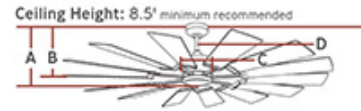

MONTE CARLO

FAN COLLECTIONS

14PRR62AGPD: 62" Prairie Fan - Aged Pewter

Specification Images:

Fixture Drop from ceiling	Blade Drop from ceiling	Housing width	Downrod additional lengths available
A: 14.14"	B: 13"	C: 6.9"	D: 6"

Collection: Prairie 62

UPC #:014817576726

Finish: Aged Pewter (AGP)

Blade Finish: Light Grey Weathered Oak

Blade Finish 2: Undefined

Dimensions:

Diameter:	62"
Weight:	25.96 lbs.
Reverse Switch:	Remote Controlled
Rev. Switch Location:	Remote Transmitter
Motor Size:	125.0 X 25.0
Diameter of Housing:	6.9
Light Kit Included:	Yes
Remote Included:	Hand Remote
Location of Receiver:	Canopy
Remote Group(s):	

Bulbs:

1 - LED Integrated Array 15w 120v - included

Features:

- This fan comes with a light kit.
- Includes a green, energy-efficient DC motor
- A Finishing Cap is included if the light kit is unnecessary.
- Specialty carved wood blades included
- ENERGY STAR® Qualified
- This advanced LED technology is carefully designed and selected to consist of the highest quality LED chipsets for superior performance and reliability.
- Remote included for easy operation
- This product complies with TSCA Title VI

Material List:

14 Blade - Wood - Light Grey Weathered Oak
1 Body - Steel - Aged Pewter

Safety Listing:

Safety Listed for Damp Locations
Safety Listed for Damp Locations

Instruction Sheets:

English (14PRR62XXD-ETL-ENG)
French (14PRR62XXD-ETL-CF)