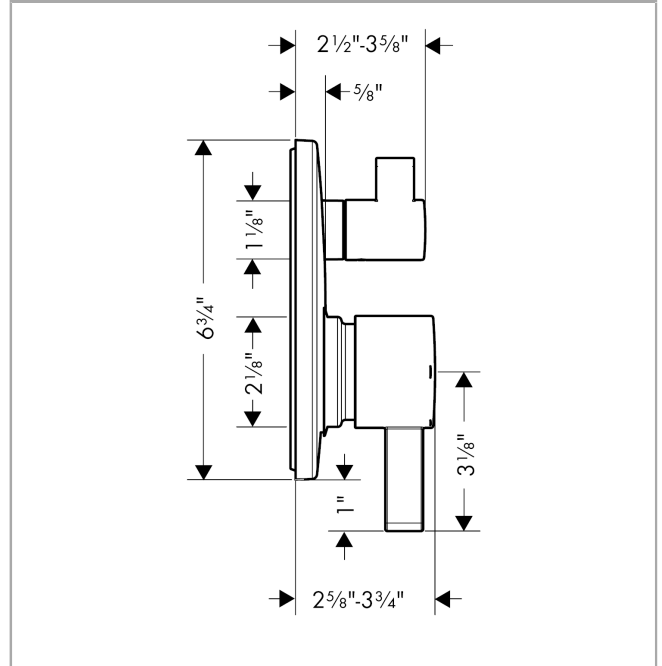

**Ecostat**  
**Pressure Balance Trim S with Diverter**  
 Finishes : **chrome** Part no. : **04447000**

**Description**

**Features**

- Outlets may be operated simultaneously
- Flow: 4.5 GPM (17 L/Min)
- Temperature and on/off control for 2 outlets

**Item details**

List Price \$ 324.00

**Compliance**

**Product image**

**Scale drawing**

**Ecostat**  
**Pressure Balance Trim S with Diverter**  
 Finishes : **chrome**    Part no. : **04447000**

Exploded drawing

Year of production: >04/12

**Ecostat**

**Pressure Balance Trim S with Diverter**

Finishes : **chrome** Part no. : **04447000**

**Spare parts list**

Year of production: >04/12

Pos.	Description	Part no.	Price	PU
1	screw cover	95181000	-	1
2	adapter for handle	92756000	-	1
3	sleeve	88765000	-	1
4	adapter for handle	88772000	-	1
5	sleeve	95253000	-	1
6	O-ring 29x3	98371000	-	1
7	sub plate	96447000	-	1
8	set of fixing screws	96454000	-	1
9	cartridge, assy	88727000	-	1
10	shut off unit with selector	98283000	-	1
11	set of screws	96525000	-	1
12	O-ring 16x2	98133000	-	1
13	extension 22 mm (Ø 170 mm)	13596000	-	1
14	extension 25 mm	13595000	-	1
a	handle	88763000	-	1
b	handle for shut off unit	88767000	-	1
c	set of fixing screws	97747000	-	1