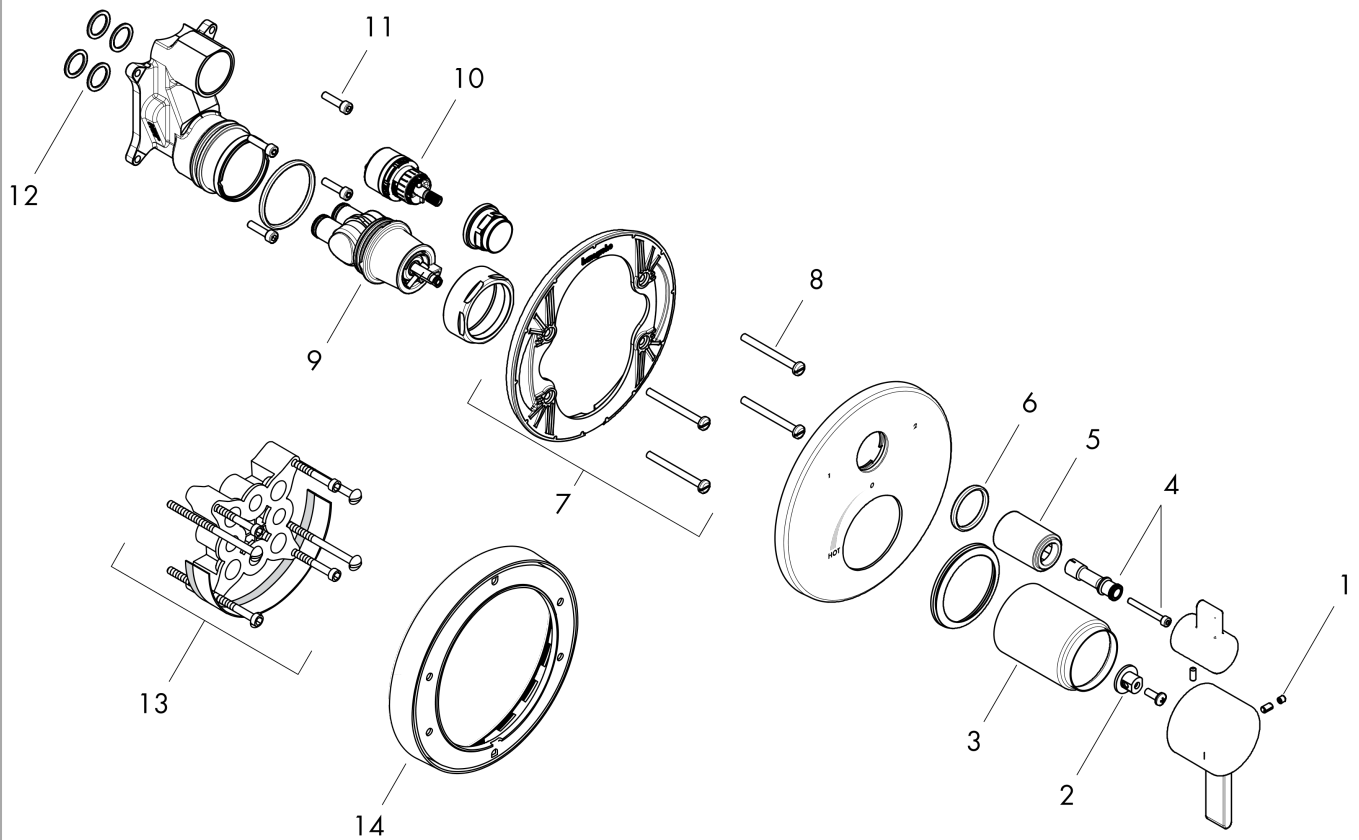

**Ecostat**  
**Pressure Balance Trim S with Diverter**  
 Finishes : **chrome** Part no. : **04447000**

**Description**

**Features**

- Outlets may be operated simultaneously
- Flow: 4.5 GPM (17 L/Min)
- Temperature and on/off control for 2 outlets

**Item details**

List Price \$ 324.00

**Compliance**

**Product image**

**Scale drawing**

**Ecostat**  
**Pressure Balance Trim S with Diverter**  
 Finishes : **chrome**    Part no. : **04447000**

Exploded drawing

Year of production: >04/12

**Ecostat**

**Pressure Balance Trim S with Diverter**

Finishes : **chrome** Part no. : **04447000**

**Spare parts list**

Year of production: >04/12

Pos.	Description	Part no.	Price	PU
1	screw cover	95181000	-	1
2	adapter for handle	92756000	-	1
3	sleeve	88765000	-	1
4	adapter for handle	88772000	-	1
5	sleeve	95253000	-	1
6	O-ring 29x3	98371000	-	1
7	sub plate	96447000	-	1
8	set of fixing screws	96454000	-	1
9	cartridge, assy	88727000	-	1
10	shut off unit with selector	98283000	-	1
11	set of screws	96525000	-	1
12	O-ring 16x2	98133000	-	1
13	extension 22 mm (Ø 170 mm)	13596000	-	1
14	extension 25 mm	13595000	-	1
a	handle	88763000	-	1
b	handle for shut off unit	88767000	-	1
c	set of fixing screws	97747000	-	1