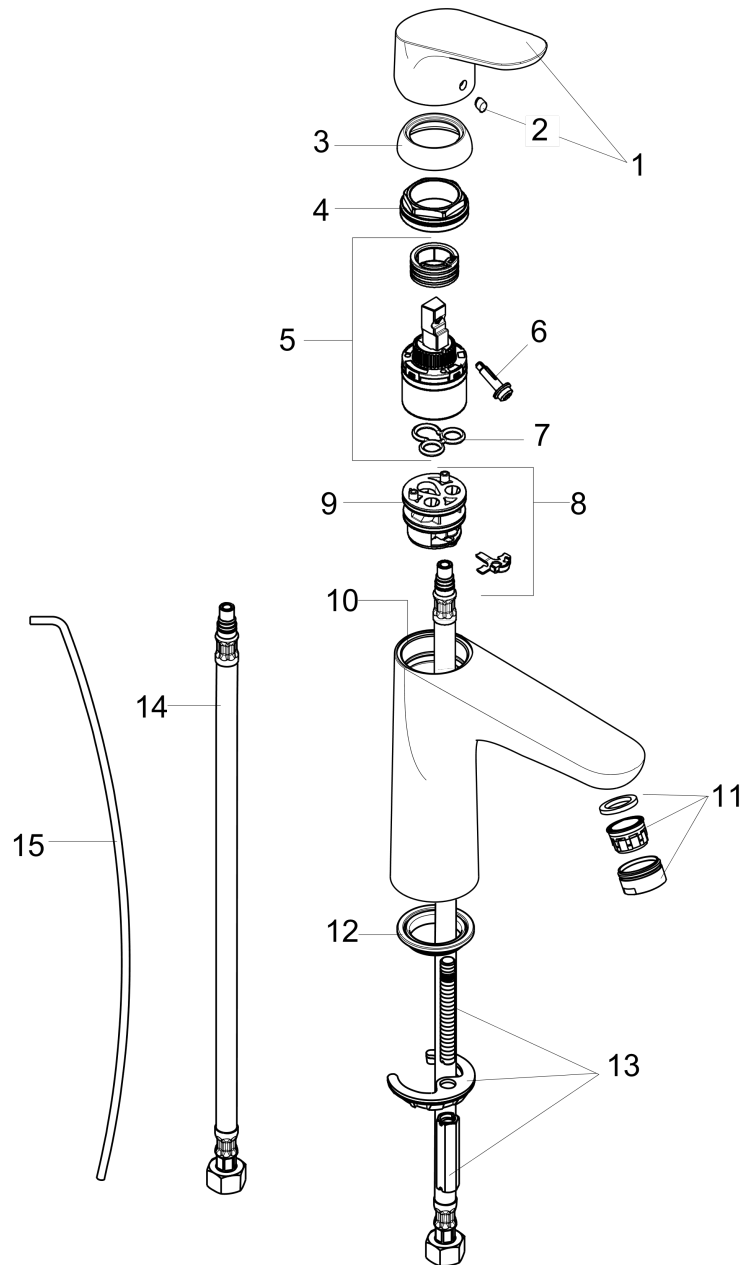

Focus

Single-Hole Faucet 100 with Pop-Up Drain, 1.2 GPM

Finishes : **chrome** Part no. : **04371000**

Description

Features

- Aerated spray
- Flow: 1.2 GPM (4.5 L/Min)
- Ceramic cartridge
- Includes pop-up drain

Item details

List Price \$ 237.00

Technology

Compliance

Product image

Scale drawing

Focus
Single-Hole Faucet 100 with Pop-Up Drain, 1.2 GPM
 Finishes : **chrome** Part no. : **04371000**

Exploded drawing

Year of production: >07/16

Focus**Single-Hole Faucet 100 with Pop-Up Drain, 1.2 GPM**Finishes : **chrome** Part no. : **04371000****Spare parts list**

Year of production: >07/16

Pos.	Description	Part no.	Price	PU
1	handle	98532000	-	1
2	screw cover	96338000	-	1
3	flange	97406000	-	1
4	nut	97209000	-	1
5	cartridge, assy	95646001	-	1
6	locking screw for handle	95140000	-	1
7	seal	95008000	-	1
8	adapter for cartridge	98750000	-	1
9	O-Ring 30x2	98186000	-	1
10	O-ring 35x2	92604000	-	1
11	aerator M24x1 (4,5 l/min)	92877000	-	1
12	seal Ø 42	98722000	-	1
13	fixing set	88508000	-	1
14	connection hose 18½" M8x0,75 3/8"	96321001	-	1
15	pull rod	96657000	-	1
a	pop up waste	88509000	-	1