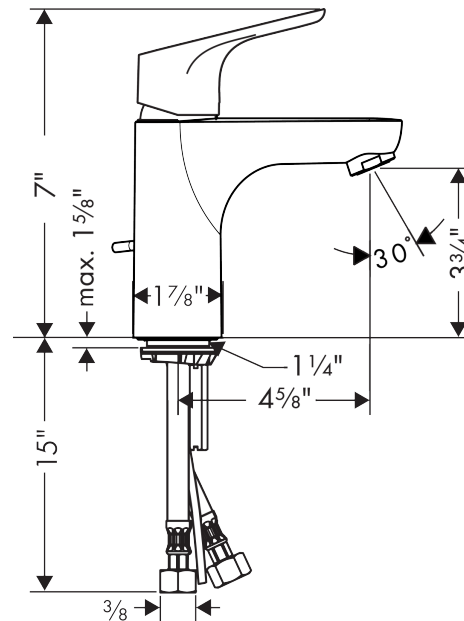

Focus

Single-Hole Faucet 100 with Pop-Up Drain, 1.2 GPM

Finishes : **chrome** Part no. : **04371000**

Description

Features

- Aerated spray
- Flow: 1.2 GPM (4.5 L/Min)
- Ceramic cartridge
- Includes pop-up drain

Item details

List Price \$ 237.00

Technology

Compliance

Product image

Scale drawing

Focus
Single-Hole Faucet 100 with Pop-Up Drain, 1.2 GPM
 Finishes : **chrome** Part no. : **04371000**

Exploded drawing

Year of production: >07/16

Focus**Single-Hole Faucet 100 with Pop-Up Drain, 1.2 GPM**Finishes : **chrome** Part no. : **04371000****Spare parts list**

Year of production: >07/16

Pos.	Description	Part no.	Price	PU
1	handle	98532000	-	1
2	screw cover	96338000	-	1
3	flange	97406000	-	1
4	nut	97209000	-	1
5	cartridge, assy	95646001	-	1
6	locking screw for handle	95140000	-	1
7	seal	95008000	-	1
8	adapter for cartridge	98750000	-	1
9	O-Ring 30x2	98186000	-	1
10	O-ring 35x2	92604000	-	1
11	aerator M24x1 (4,5 l/min)	92877000	-	1
12	seal Ø 42	98722000	-	1
13	fixing set	88508000	-	1
14	connection hose 18½" M8x0,75 3/8"	96321001	-	1
15	pull rod	96657000	-	1
a	pop up waste	88509000	-	1