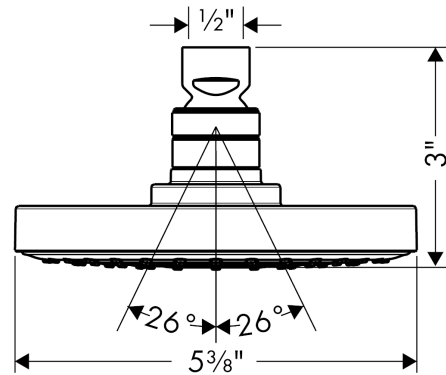

**Raindance S**  
**Showerhead 150 1-Jet, 2.0 GPM**  
 Finishes : **chrome** Part no. : **04342000**

**Description**

**Features**

- 90 no-clog spray channels
- Spray modes: RainAir
- Flow: 2.0 GPM (7.6 L/Min)
- Gray spray disc

**Item details**

List Price \$ 181.00

**Technology**

**Compliance**

**Product image**

**Scale drawing**

**Raindance S**  
**Showerhead 150 1-Jet, 2.0 GPM**  
Finishes : **chrome**    Part no. : **04342000**

Exploded drawing

Year of production: >06/10

**Raindance S**  
**Showerhead 150 1-Jet, 2.0 GPM**  
 Finishes : **chrome**    Part no. : **04342000**

**Spare parts list**

Year of production: >06/10

<b>Pos.</b>	<b>Description</b>	<b>Part no.</b>	<b>Price</b>	<b>PU</b>
1	filter packing	88649000	-	1