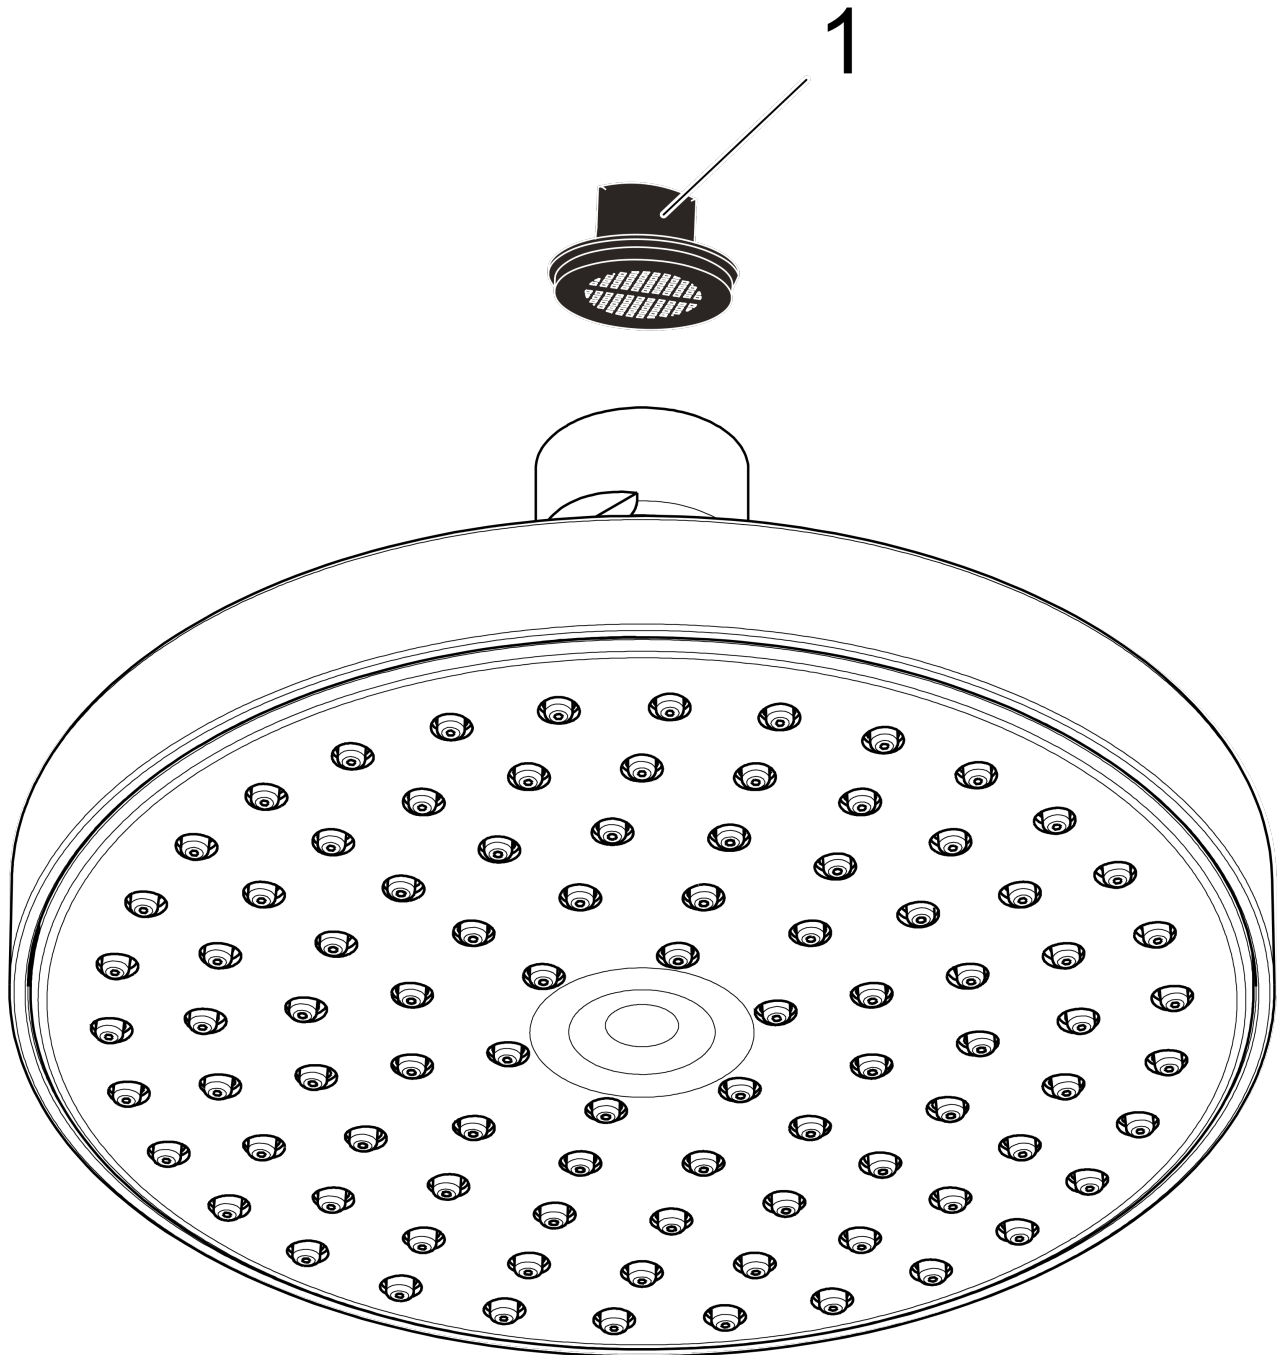

**Raindance S**  
**Showerhead 150 1-Jet, 2.0 GPM**  
 Finishes : **chrome** Part no. : **04342000**

**Description**

**Features**

- 90 no-clog spray channels
- Spray modes: RainAir
- Flow: 2.0 GPM (7.6 L/Min)
- Gray spray disc

**Item details**

List Price \$ 181.00

**Technology**

**Compliance**

**Product image**

**Scale drawing**

**Raindance S**  
**Showerhead 150 1-Jet, 2.0 GPM**  
Finishes : **chrome**    Part no. : **04342000**

Exploded drawing

Year of production: >06/10

**Raindance S**  
**Showerhead 150 1-Jet, 2.0 GPM**  
 Finishes : **chrome**    Part no. : **04342000**

**Spare parts list**

Year of production: >06/10

<b>Pos.</b>	<b>Description</b>	<b>Part no.</b>	<b>Price</b>	<b>PU</b>
1	filter packing	88649000	-	1