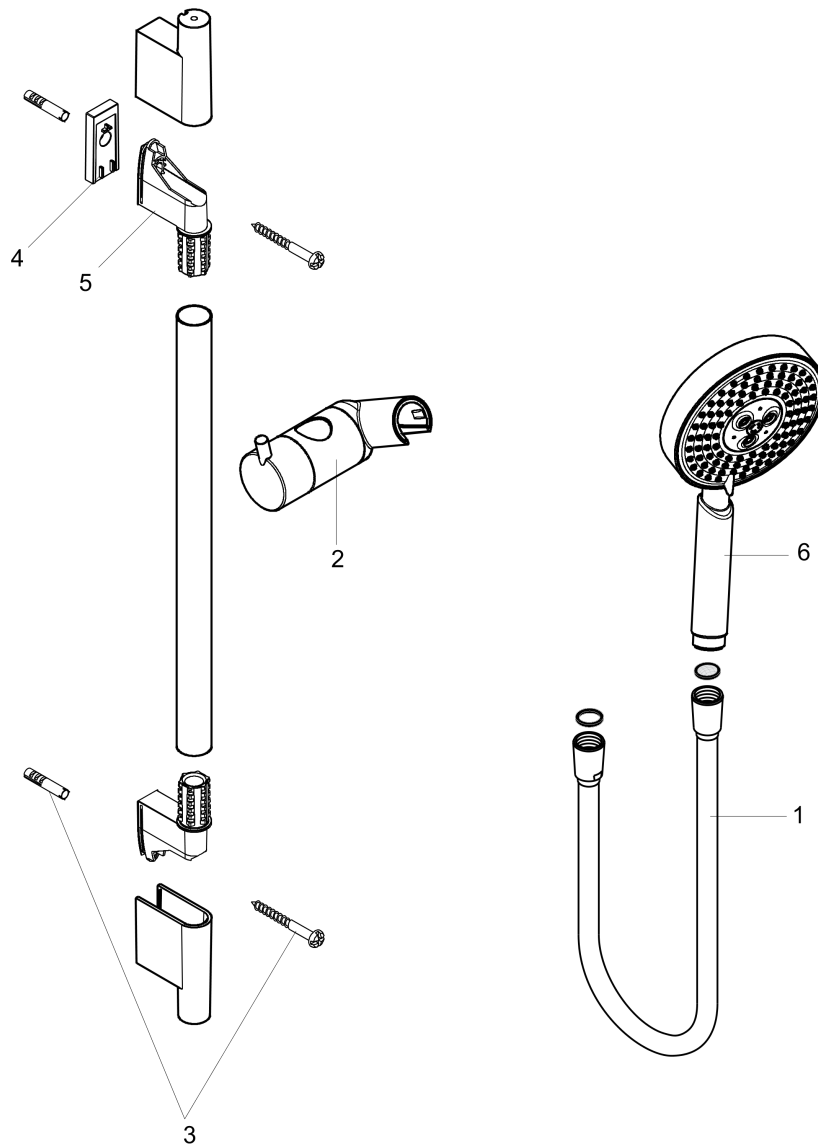

Raindance S

Wallbar Set 120 3-Jet 24", 2.5 GPM

Finishes : **chrome** Part no. : **04266000**

Description

Features

- Spray modes: RainAir, Whirl, BalanceAir
- Angle-adjustable holder pivots left and right, slides easily and locks in place
- Flow: 2.5 GPM (9.5 L/Min)

Item details

List Price \$ 419.00

Technology

Compliance

Product image

Scale drawing

Raindance S
Wallbar Set 120 3-Jet 24", 2.5 GPM
Finishes : **chrome** Part no. : **04266000**

Exploded drawing

Year of production: >01/09

Raindance S

Wallbar Set 120 3-Jet 24", 2.5 GPM

Finishes : **chrome** Part no. : **04266000**

Spare parts list

Year of production: >01/09

Pos.	Description	Part no.	Price	PU
1	shower hose 1,60 m	28276003	-	1
2	support, assy	97651000	-	1
3	mounting set	96179000	-	1
4	tile-matching-disk	97450000	-	1
5	wall support	96275000	-	1
6	handshower	28514001	-	1
7	washer	88651000	-	1