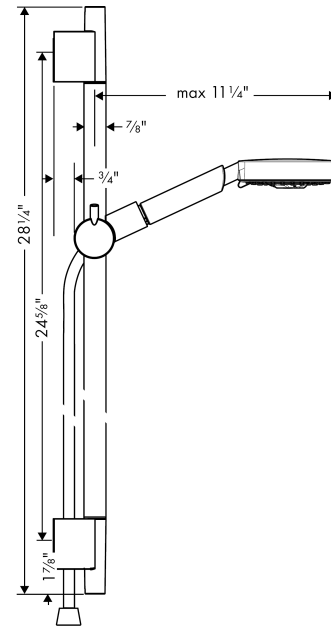

Raindance S

Wallbar Set 120 3-Jet 24", 2.5 GPM

Finishes : **chrome** Part no. : **04266000**

Description

Features

- Spray modes: RainAir, Whirl, BalanceAir
- Angle-adjustable holder pivots left and right, slides easily and locks in place
- Flow: 2.5 GPM (9.5 L/Min)

Item details

List Price \$ 419.00

Technology

Compliance

Product image

Scale drawing

Raindance S
Wallbar Set 120 3-Jet 24", 2.5 GPM
Finishes : **chrome** Part no. : **04266000**

Exploded drawing

Year of production: >01/09

Raindance S

Wallbar Set 120 3-Jet 24", 2.5 GPM

Finishes : **chrome** Part no. : **04266000**

Spare parts list

Year of production: >01/09

Pos.	Description	Part no.	Price	PU
1	shower hose 1,60 m	28276003	-	1
2	support, assy	97651000	-	1
3	mounting set	96179000	-	1
4	tile-matching-disk	97450000	-	1
5	wall support	96275000	-	1
6	handshower	28514001	-	1
7	washer	88651000	-	1