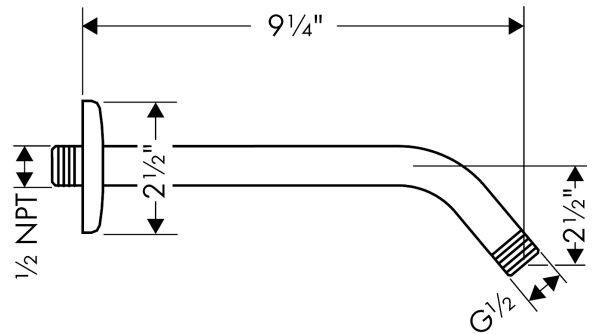

Showerarm Standard 9"

Finishes : **chrome** Part no. : **04186003**

Description

Features

- Brass
- 1/2" NPT
- Escutcheon

Item details

List Price \$ 77.00

Compliance

Product image

Scale drawing

Showerarm Standard 9"

Finishes : **chrome** Part no. : **04186003**

Exploded drawing

Year of production: >01/09

Showerarm Standard 9"

Finishes : **chrome** Part no. : **04186003**

Spare parts list

Year of production: >01/09

Pos.	Description	Part no.	Price	PU
1	escutcheon Ø 64 mm	88536000	-	1