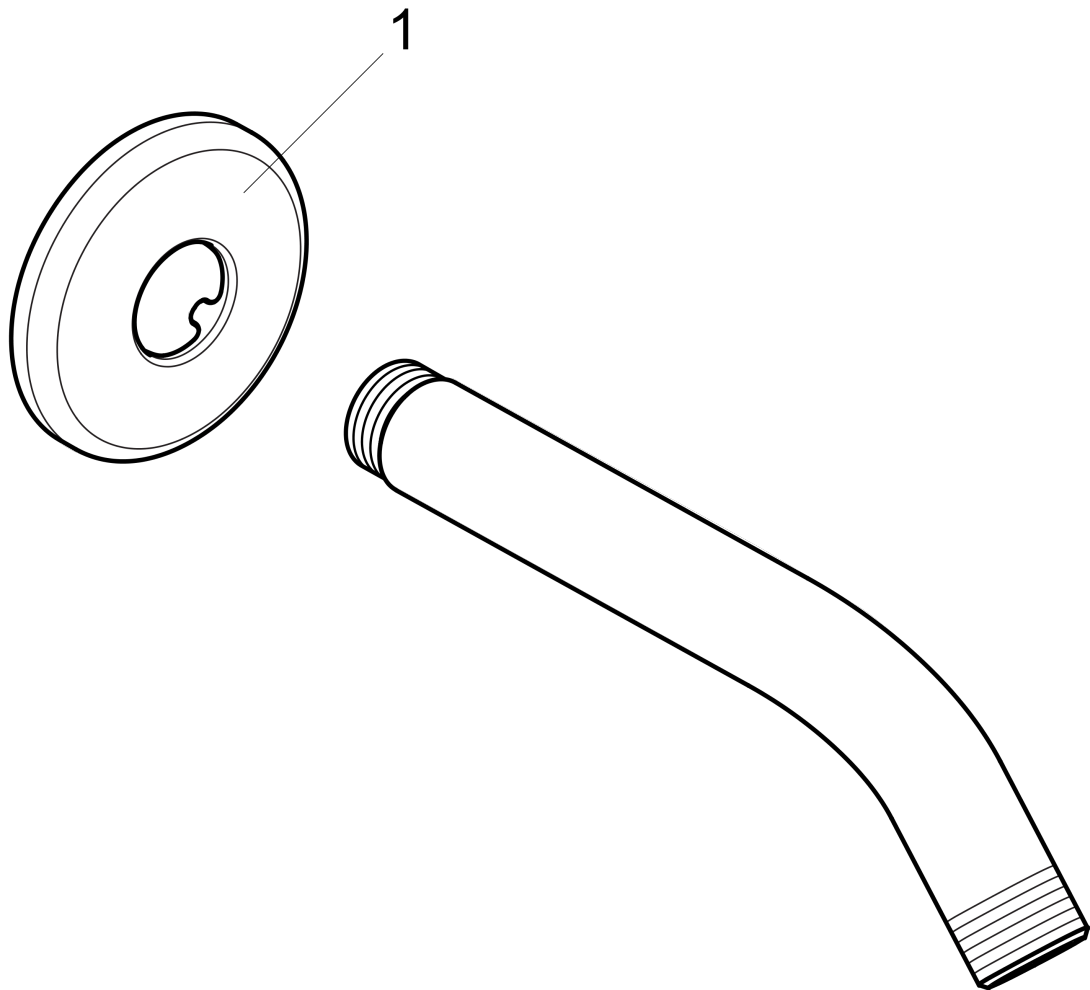

Showerarm Standard 9"

Finishes : **chrome** Part no. : **04186003**

Description

Features

- Brass
- 1/2" NPT
- Escutcheon

Item details

List Price \$ 77.00

Compliance

Product image

Scale drawing

Showerarm Standard 9"

Finishes : **chrome** Part no. : **04186003**

Exploded drawing

Year of production: >01/09

Showerarm Standard 9"

Finishes : **chrome** Part no. : **04186003**

Spare parts list

Year of production: >01/09

Pos.	Description	Part no.	Price	PU
1	escutcheon Ø 64 mm	88536000	-	1