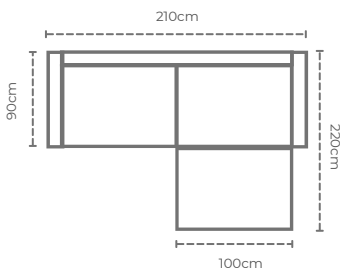

# DELTA

\*Shown as a 4-seater with double interchangeable chaise with custom 'Bosari' legs in Chrome

3-seater with Single Interchangeable Chaise

4-seater with Single Interchangeable Chaise

4-seater with Double Interchangeable Chaise

\*Shown as a 3-seater with custom 'Stiletto' feet in Chrome

Single Chair  
W87cm

2-Seater  
W147cm

2.5-Seater  
W174cm

3-Seater  
W210cm

4-Seater  
W266cm

OA Depth: 90cm  
OA Height: 97cm\*  
Seat Depth: 52cm  
Seat Height: 55cm\*  
Back Frame Height: 84cm\*  
Arm Width: 11cm  
Arm Height: 70cm\*

\*Height measurements taken with Bosari Leg