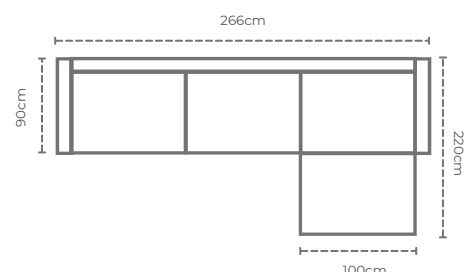

# DELTA

\*Shown as a 4-seater with double interchangeable chaise with custom 'Bosari' legs in Chrome

3-seater with Single Interchangeable Chaise

4-seater with Single Interchangeable Chaise

4-seater with Double Interchangeable Chaise

\*Shown as a 3-seater with custom 'Stiletto' feet in Chrome

Single Chair  
W87cm

2-Seater  
W147cm

2.5-Seater  
W174cm

3-Seater  
W210cm

4-Seater  
W266cm

OA Depth: 90cm  
OA Height: 97cm\*  
Seat Depth: 52cm  
Seat Height: 55cm\*  
Back Frame Height: 84cm\*  
Arm Width: 11cm  
Arm Height: 70cm\*

\*Height measurements taken with Bosari Leg