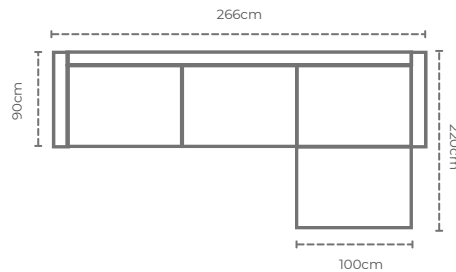

# DELTA

\*Shown as a 4-seater with double interchangeable chaise with custom 'Bosari' legs in Chrome

3-seater with Single Interchangeable Chaise

4-seater with Single Interchangeable Chaise

4-seater with Double Interchangeable Chaise

\*Shown as a 3-seater with custom 'Stiletto' feet in Chrome

Single Chair  
W87cm

2-Seater  
W147cm

2.5-Seater  
W174cm

3-Seater  
W210cm

4-Seater  
W266cm

OA Depth: 90cm  
OA Height: 97cm\*  
Seat Depth: 52cm  
Seat Height: 55cm\*  
Back Frame Height: 84cm\*  
Arm Width: 11cm  
Arm Height: 70cm\*

\*Height measurements taken with Bosari Leg