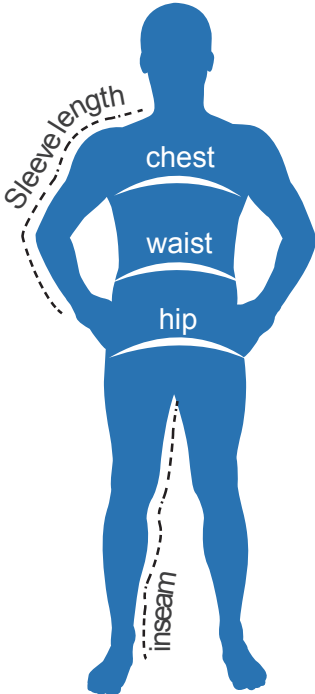

Sport-Tek® Short Sleeve Tee

Fabric:
 100% polyester interlock
 3.8 oz body
 4 oz sleeves
 moisture wicking

Youth

Size Chart

Chest - with arms down at sides, measure around the upper body, under arms and over fullest part of the chest

	X-Small	Small	Medium	Large	X-Large	2X-Large	3X-Large	4X-Large	5X-Large	6X-Large
Chest	22-26"	26-28"	28-30"	30-32"	32-35"					
Size	4	6/8	10/12	14/16	18/20"					

Product Measurements

Chest - measured across the chest 1 inch below armhole when laid flat
 Body Length - measure from high point of shoulder from the front
 Sleeve Length - start at center of neck and measure down shoulder, down sleeve to hem

	X-Small	Small	Medium	Large	X-Large	2X-Large	3X-Large	4X-Large	5X-Large	6X-Large