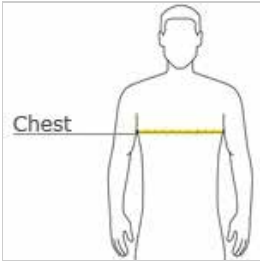

HOW TO MEASURE

CHEST

With arms down at sides, measure around the upper body, under arms and over the fullest part of the chest.

SIZE CHART

	LT	XLT	2XLT	3XLT	4XLT
Chest	41-43	44-46	47-49	50-53	54-57

COLOR INFORMATION