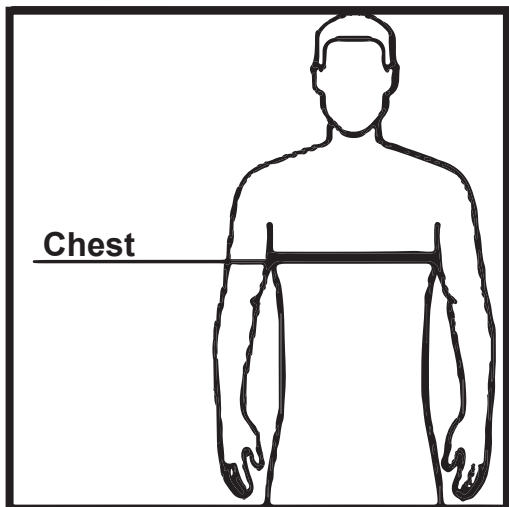

Sport-Tek® CamoHex Colorblock Hoody

Fabric:
100% polyester
moisture-wicking

Care Instructions:
machine wash cold
tumble dry low
do not iron, use softener or dry clean

Size Chart

Chest - with arms down at sides, measure around the upper body, under arms and over fullest part of the chest

	X-Small	Small	Medium	Large	X-Large	2X-Large	3X-Large	4X-Large	5X-Large	6X-Large
Chest	32-34"	35-37"	38-40"	41-43"	44-46"	47-49"	50-53"	54-57"		

Product Measurements

Chest - measured across the chest 1 inch below armhole when laid flat

Body Length - measure from high point of shoulder from the front

Sleeve Length - start at center of neck and measure down shoulder, down sleeve to hem

	X-Small	Small	Medium	Large	X-Large	2X-Large	3X-Large	4X-Large	5X-Large	6X-Large
Chest	20.5"	22"	23.5"	25"	26.5"	28"	30"	32"		
Body Length	27"	28"	29"	30"	31"	32"	32.5"	33"		
Sleeve Length	34.8"	35.5"	36.3"	37"	37.8"	38.5"	39.3"	40"		