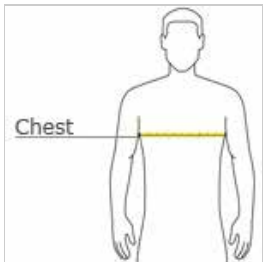

## HOW TO MEASURE

### CHEST

With arms down at sides, measure around the upper body, under arms and over the fullest part of the chest.

## SIZE CHART

|       | XS    | S     | M     | L     | XL    | 2XL   | 3XL   | 4XL   |
|-------|-------|-------|-------|-------|-------|-------|-------|-------|
| Chest | 32-34 | 35-37 | 38-40 | 41-43 | 44-46 | 47-49 | 50-53 | 54-57 |