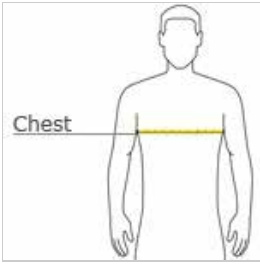

HOW TO MEASURE

CHEST

With arms down at sides, measure around the upper body, under arms and over the fullest part of the chest.

SIZE CHART

	XS	S	M	L	XL	2XL	3XL	4XL	5XL	6 XL
Chest	32-34	35-37	38-40	41-43	44-46	47-49	50-53	54-57	58-60	61-63
Neck	14 1/2 - 15	15 - 15 1/2	15 1/2 - 16	16 - 16 1/2	16 1/2 - 17	17 - 17 1/2	17 1/2 - 18	18 - 18 1/2	18 1/2 - 19	19 - 19 1/2