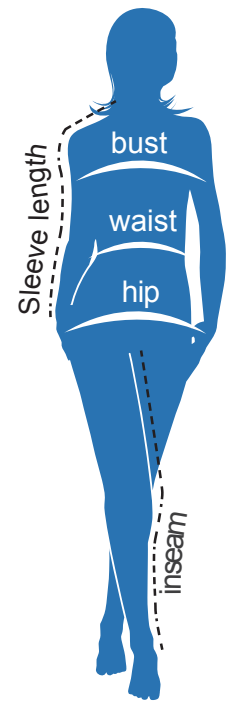

The North Face® Women's Sizing

Size Chart

Bust - with arms down at sides, measure around the upper body, under arms and over fullest part of the bust

	X-Small	Small	Medium	Large	X-Large	2X-Large	3X-Large	4X-Large	5X-Large	6X-Large
Size		4/6	8/10	12/14	16/18	20/22				
Bust		32-34"	35-36"	37-38"	39-41"	42-44"				

Product Measurements

Bust - measured 1 inch below armhole

Body Length - measure from high point of shoulder from the front

Sleeve Length - start at center of neck and measure down should, down sleeve to hem

	X-Small	Small	Medium	Large	X-Large	2X-Large	3X-Large	4X-Large	5X-Large	6X-Large
Bust		36.5"	39"	42"	45.5"	49"				
Body Length		26.4"	27"	27.9"	28.8"	29.6"				
Sleeve Length		32.5"	33"	33.8"	34.5"	35.3"				