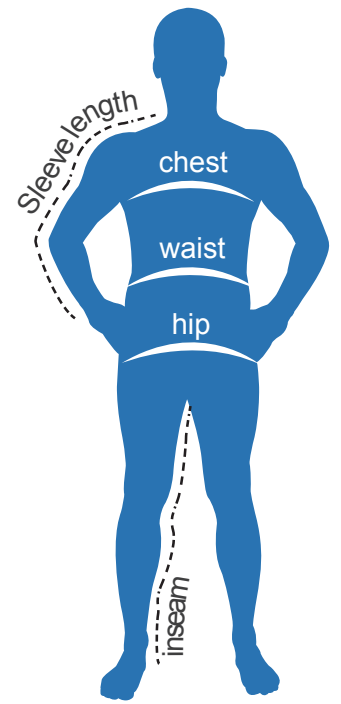

The North Face® Men's Sizing

Size Chart

Chest - with arms down at sides, measure around the upper body, under arms and over fullest part of the chest

	X-Small	Small	Medium	Large	X-Large	2X-Large	3X-Large	4X-Large	5X-Large	6X-Large
Chest		35-37"	38-40"	41-43"	44-46"	47-49"	50-53"			

Product Measurements

Chest - measured across the chest 1 inch below armhole when laid flat

Body Length - measure from high point of shoulder from the front

Sleeve Length - start at center of neck and measure down shoulder, down sleeve to hem

	X-Small	Small	Medium	Large	X-Large	2X-Large	3X-Large	4X-Large	5X-Large	6X-Large
Chest		41"	44"	47"	51"	55"	59"			
Length		27.4"	28"	28.9"	29.9"	30.9"	31.9"			
Sleeve Length		35"	35.5"	36.3"	37"	37.8"	38.5"			