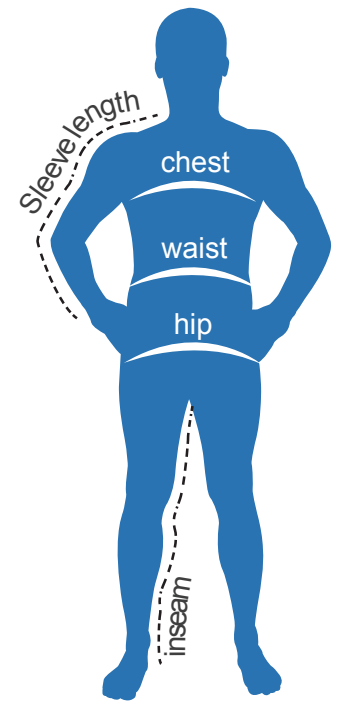

The North Face® Men's Sizing

Size Chart

Chest - with arms down at sides, measure around the upper body, under arms and over fullest part of the chest

	X-Small	Small	Medium	Large	X-Large	2X-Large	3X-Large	4X-Large	5X-Large	6X-Large
Chest		35-37"	38-40"	41-43"	44-46"	47-49"	50-53"			

Product Measurements

Chest - measured across the chest 1 inch below armhole when laid flat

Body Length - measure from high point of shoulder from the front

Sleeve Length - start at center of neck and measure down shoulder, down sleeve to hem

	X-Small	Small	Medium	Large	X-Large	2X-Large	3X-Large	4X-Large	5X-Large	6X-Large
Chest		41"	44"	47"	51"	55"	59"			
Length		27.4"	28"	28.9"	29.9"	30.9"	31.9"			
Sleeve Length		35"	35.5"	36.3"	37"	37.8"	38.5"			