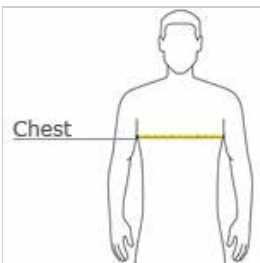

HOW TO MEASURE

CHEST

With arms down at sides, measure around the upper body, under arms and over the fullest part of the chest.

SIZE CHART

	XS	S	M	L	XL	2XL	3XL	4XL	5XL	6XL	7XL	8XL	9XL	10XL
Chest	32-34	35-37	38-40	41-43	44-46	47-49	50-53	54-57	58-60	61-63	64-66	67-69	70-72	73-75