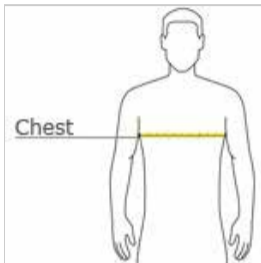

HOW TO MEASURE

CHEST

With arms down at sides, measure around the upper body, under arms and over the fullest part of the chest.

SIZE CHART

	XS	S	M	L	XL	2XL	3XL	4XL	5XL	6XL
Chest	32-34	35-37	38-40	41-43	44-46	47-49	50-53	54-57	58-60	61-63