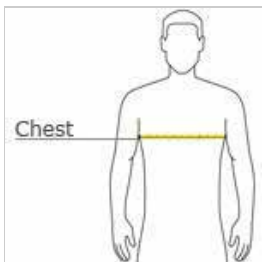

HOW TO MEASURE

CHEST

With arms down at sides, measure around the upper body, under arms and over the fullest part of the chest.

SIZE CHART

	XS	S	M	L	XL	2XL	3XL	4XL	5XL	6 XL
Chest	32-34	35-37	38-40	41-43	44-46	47-49	50-53	54-57	58-60	61-63