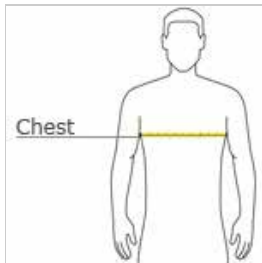

HOW TO MEASURE

CHEST

With arms down at sides, measure around the upper body, under arms and over the fullest part of the chest.

SIZE CHART

	XS	S	M	L	XL	2XL	3XL	4XL	5XL	6XL
Chest	32-34	35-37	38-40	41-43	44-46	47-49	50-53	54-57	58-60	61-63