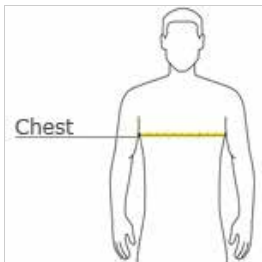

## HOW TO MEASURE

### CHEST

With arms down at sides, measure around the upper body, under arms and over the fullest part of the chest.

## SIZE CHART

	XS	S	M	L	XL	2XL	3XL	4XL	5XL	6XL
Chest	32-34	35-37	38-40	41-43	44-46	47-49	50-53	54-57	58-60	61-63