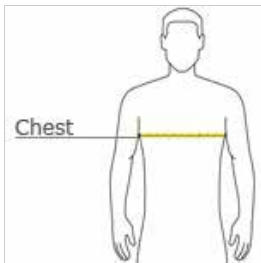

HOW TO MEASURE

CHEST

With arms down at sides, measure around the upper body, under arms and over the fullest part of the chest.

SIZE CHART

	XS	S	M	L	XL	2XL	3XL	4XL	5XL	6XL
Chest	32-34	35-37	38-40	41-43	44-46	47-49	50-53	54-57	58-60	61-63