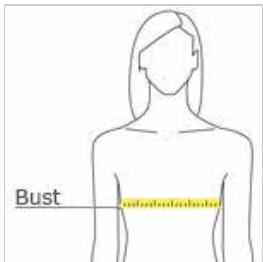

HOW TO MEASURE

BUST

With arms down at sides, measure around the upper body, under arms and around the fullest part of the bust.

SIZE CHART

	S	M	L	XL	2XL
Size	4/6	8/10	12/14	16/18	20
Bust	32-35	35-37 1/4	37 1/4-39 1/4	39 1/4-42 1/4	42 1/4-44 3/4