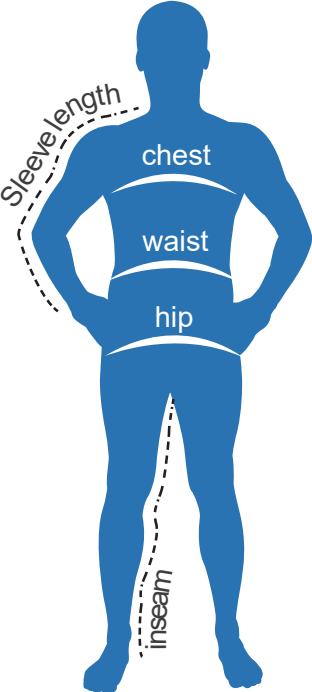

# Gildan® Heavy Blend™ Full Zip Hooded Sweatshirt

**Fabric:**

8 oz  
 50% cotton  
 50% polyester

**Care Instructions:**

machine wash separately cold water inside out on gentle cycle with like colors  
 do not use bleach, fabric softeners, or iron  
 line dry

## Size Chart

Chest - with arms down at sides, measure around the upper body, under arms and over fullest part of the chest

	X-Small	Small	Medium	Large	X-Large	2X-Large	3X-Large	4X-Large	5X-Large	6X-Large
Chest		34-36"	38-40"	42-44"	46-48"	50-52"	54-56"	58-60"	62-64"	

## Product Measurements

Chest - measured across the chest 1 inch below armhole  
 Body Length - measure from high point of shoulder from the front  
 Sleeve Length - start at center of neck and measure down shoulder, down sleeve to hem

	X-Small	Small	Medium	Large	X-Large	2X-Large	3X-Large	4X-Large	5X-Large	6X-Large
Chest		19.3"	21.3"	23.3"	25.3"	27.3"	29.3"	31.8"	33.5"	
Body Length		26"	27"	28"	29"	30"	31"	32"	33"	
Sleeve Length		33"	34"	35"	36"	37"	38"	39"	40"	