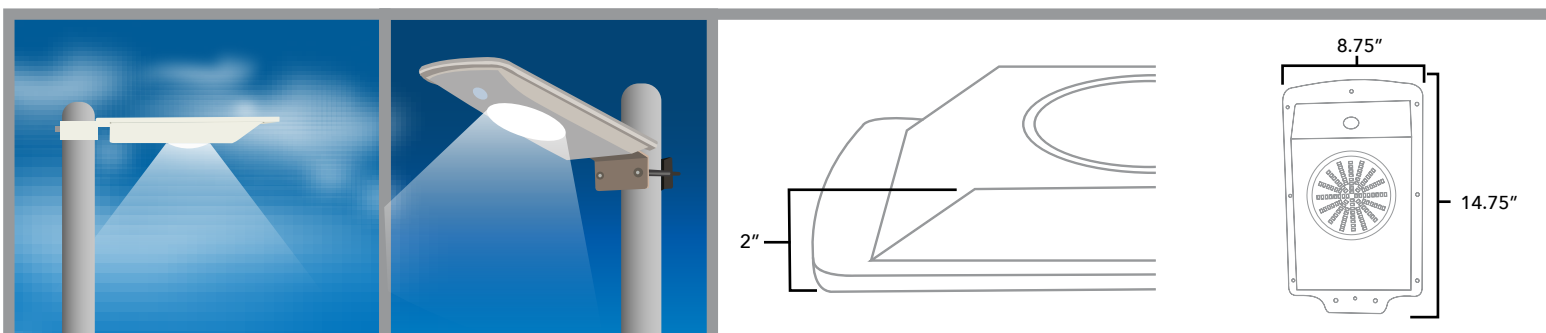

LED SOLAR LIGHTS

6W Solar LED Pathway And Street Light

FEATURES

- This street or courtyard LED light has an elegant integrated aluminum alloy design.
- This fixture does not require any wiring and is very easy to install
- This fixture is a motion light which will turn on for 1 minute after sensing.

*Both the wall and pole mount are included.

Lighting Mode

- Motion Light

SKU	GTS06W10W4AW	SOLAR CHARGING TIME	7 hours by bright sunlight	WATERPROOF	IP 65
CERTIFICATION	CE, ROHS, FCC, BV, BSCI, ISO	COLOR	6000K	SIZE	14.75" x 8.75" x 2"
LUMENS	600-650 Lumens	SOLAR PANEL	18V 10W	WARRANTY	2 Year
INSTALL HEIGHT	6-8ft	MATERIAL	Aluminum	LI-ION BATTERY	12V 4AH