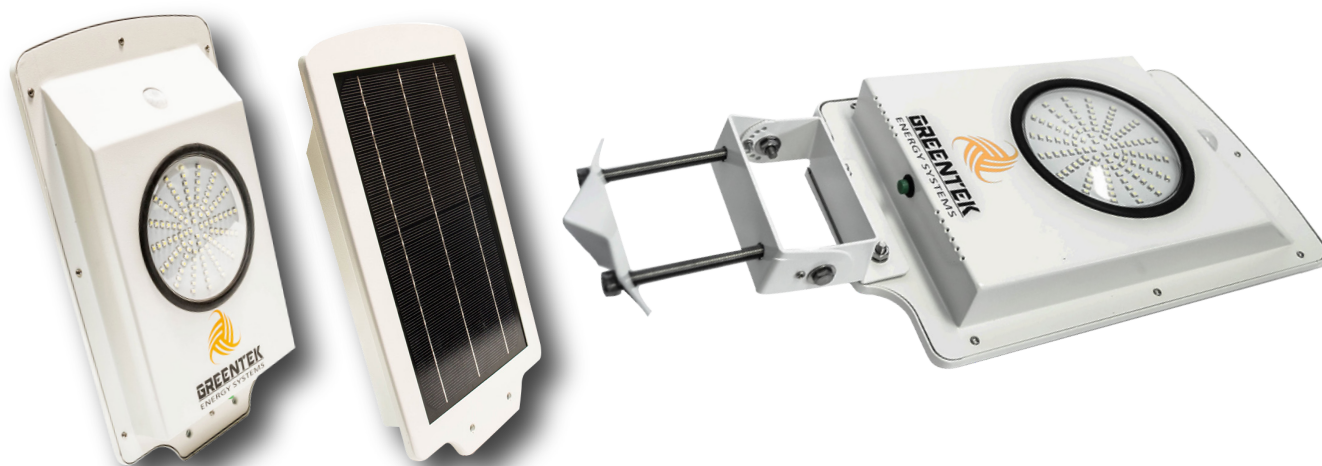

LED SOLAR LIGHTS

6W Solar LED Pathway And Street Light

FEATURES

- This street or courtyard LED light has an elegant integrated aluminum alloy design.
- This fixture does not require any wiring and is very easy to install
- This fixture is a motion light which will turn on for 1 minute after sensing.

*Both the wall and pole mount are included.

Lighting Mode

- Motion Light

SKU	GTS06W10W4AW	SOLAR CHARGING TIME	7 hours by bright sunlight	WATERPROOF	IP 65
CERTIFICATION	CE, ROHS, FCC, BV, BSCI, ISO	COLOR	6000K	SIZE	14.75" x 8.75" x 2"
LUMENS	600-650 Lumens	SOLAR PANEL	18V 10W	WARRANTY	2 Year
INSTALL HEIGHT	6-8ft	MATERIAL	Aluminum	LI-ION BATTERY	12V 4AH