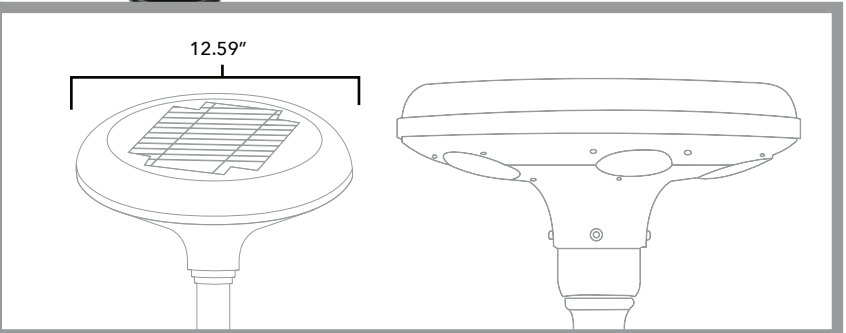

LED SOLAR LIGHTS

Bollard/Garden Light: 150Lumens Mushroom Solar Courtyard light

FEATURES

- Aluminum housing with strong and elegantly design pole
- Decorative circular ring with blue lighting
- Unique 5 point light illumination
- Over 3 nights of lighting time

Lighting Mode

- 5 hours at 150 lumens + 7 hours at 50 lumens

SKU	GT02GDN	SOLAR CHARGING TIME	7~8 hours	WATERPROOF	IP 65
CERTIFICATION	CE, ROHS, FCC, BV, BSCI, ISO	LIGHTING TIME	3 nights	SIZE	12.59" x 12.59" x 58.89"
LUMENS	150 Lumens	SOLAR PANEL	4.6W 5.5V	WARRANTY	1 Year
COLOR	6000K	MATERIAL	Aluminum	LI-ION BATTERY	6000 mAh 3.7V