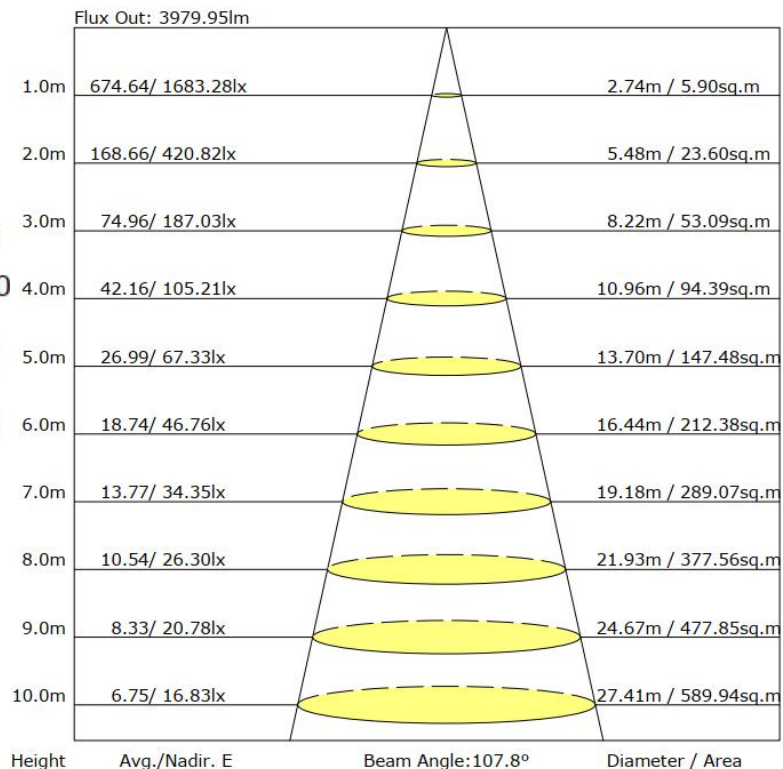

## LIGHT DISTRIBUTION TESTING PARAMETERS

### Luminaire Property

Luminaire Manufacturer:  
 Luminaire Category:  
 Lamp Catalog:  
 Number of Lamps:  
 Luminous Length (mm):  
 Luminous Height (mm):  
 Current: 0.4921 A  
 Power Factor: 0.991

Luminaire Description:  
 Lamp Description:  
 Lumens per Lamp:  
 Luminous Width (mm):  
 Voltage: 120.0 V  
 Power: 58.62 W

### Photometric Results

IES Classification: Type IV  
 Total Rated Lamp Lumens: 9012.0 lm  
 Efficiency: 100%  
 Upward Ratio: 14%  
 C0r0 Intensity: 1683.28 cd  
 Pos of Max. Intensity: H90 V58

Longitudinal Classification: Very Short  
 Measurement Flux: 9012 lm  
 Downward Ratio: 86%  
 Luminaire Efficacy Rating (LER): 153.79  
 Max. Intensity: 3449.97 cd

Luminous Intensity Distribution Curve

The Average Illuminance Effective Figure