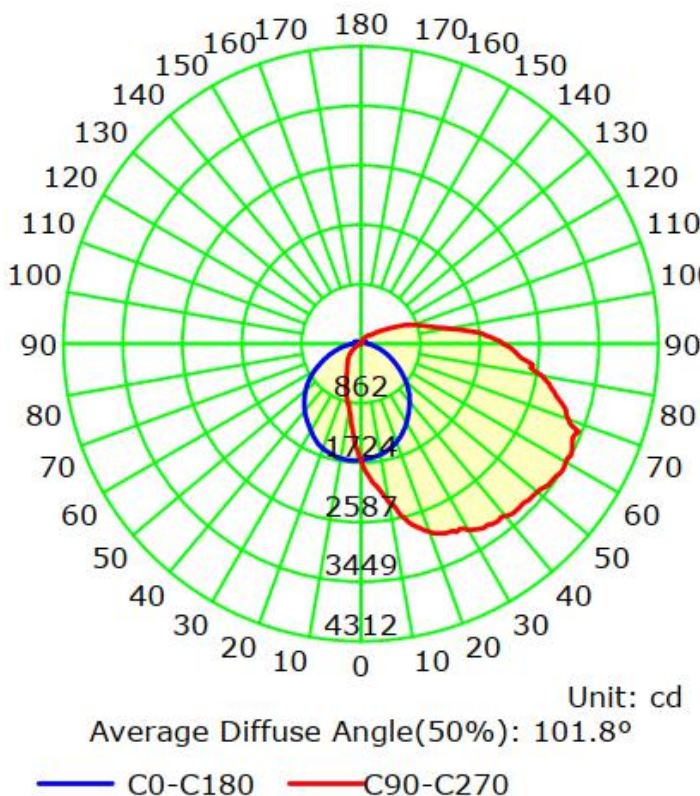

## LIGHT DISTRIBUTION TESTING PARAMETERS

### Luminaire Property

Luminaire Manufacturer:  
 Luminaire Category:  
 Lamp Catalog:  
 Number of Lamps:  
 Luminous Length (mm):  
 Luminous Height (mm):  
 Current: 0.4921 A  
 Power Factor: 0.991

Luminaire Description:  
 Lamp Description:  
 Lumens per Lamp:  
 Luminous Width (mm):  
 Voltage: 120.0 V  
 Power: 58.62 W

### Photometric Results

IES Classification: Type IV  
 Total Rated Lamp Lumens: 9012.0 lm  
 Efficiency: 100%  
 Upward Ratio: 14%  
 C0r0 Intensity: 1683.28 cd  
 Pos of Max. Intensity: H90 V58

Longitudinal Classification: Very Short  
 Measurement Flux: 9012 lm  
 Downward Ratio: 86%  
 Luminaire Efficacy Rating (LER): 153.79  
 Max. Intensity: 3449.97 cd

Luminous Intensity Distribution Curve

The Average Illuminance Effective Figure