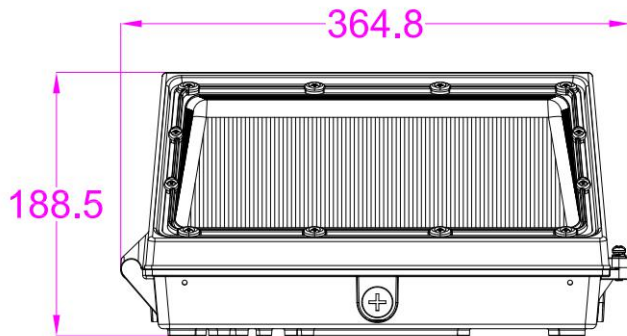

## DIMENSIONS

### Luminaire Property

Luminaire Manufacturer:  
 Luminaire Category:  
 Lamp Catalog:  
 Number of Lamps:  
 Luminous Length (mm):  
 Luminous Height (mm):  
 Current: 0.4921 A  
 Power Factor: 0.991

Luminaire Description:  
 Lamp Description:  
 Lumens per Lamp:  
 Luminous Width (mm):  
 Voltage: 120.0 V  
 Power: 58.62 W