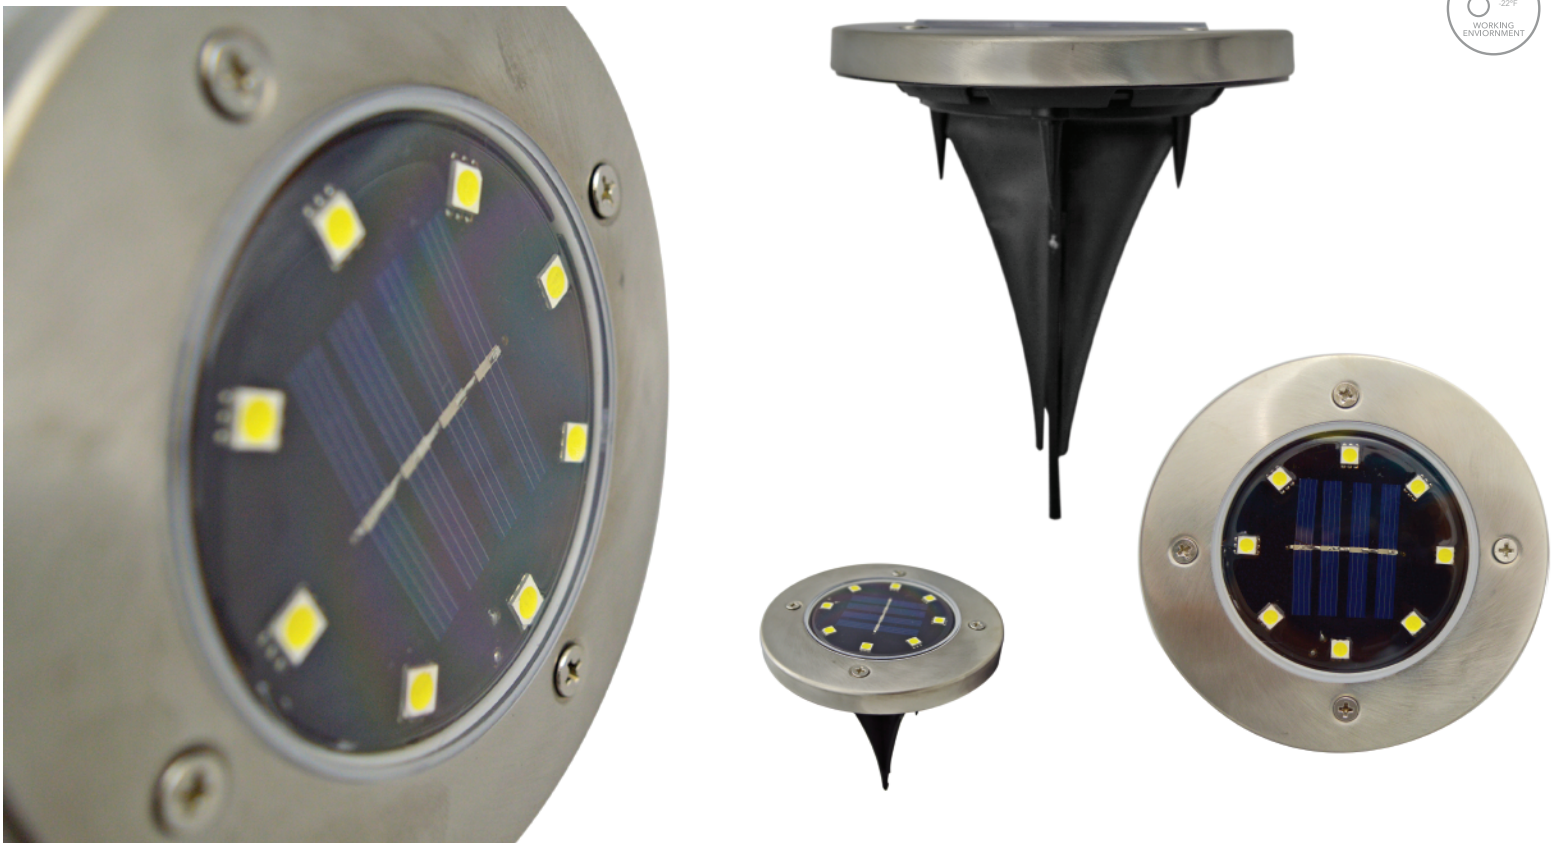

LED SOLAR LIGHTS

Landscape Solar Flood Light: 10 Lumens

PART NO: GT-GS03-5

FEATURES

- Over 3 nights of lighting time
- 1 Year Warranty

Lighting Mode

- 10 H / days 3 Raining Days

SKU	GT-GS04-24	COLOR	6000K	WATERPROOF	WET (IP65)
SOLAR PANEL	0.2 W	SOLAR CHARGING TIME	10 Hrs	LI-ION BATTERY	0.6 AH
LUMENS	10 Lm	LIGHTING TIME	3 Days	WARRANTY	Refer to "FEATURES"