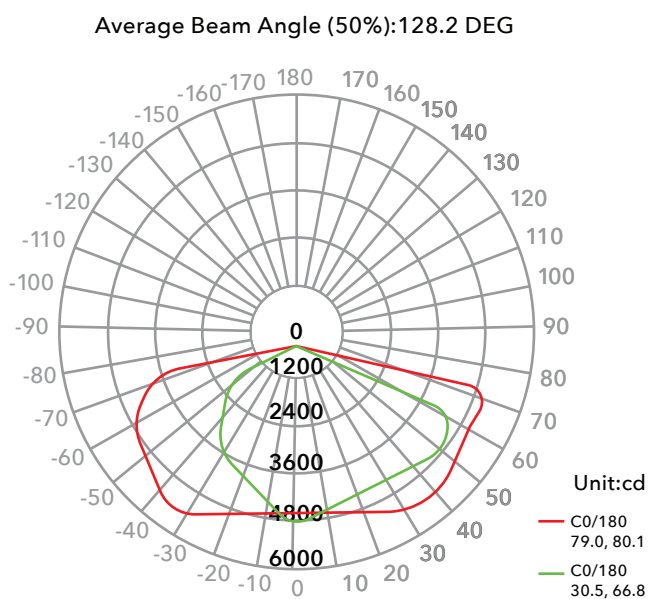

Color temperature	5000K	Viewing Angle	155*95°	LED Brand	Seoul
CRI	>70	Input Voltage	100-277Vac 50/60Hz	LED Type	SMD 3030
Lumen	18000-20000LM	Driver Brand	China Brand Driver	LED QTY	160 PCS
Lumen Efficacy	120-135LM/W	PF	≥0.9	Housing	Aluminum(ADC12) +PC
Input Power	150W	Waterproof Rating	WET (IP65)	Housing color	Brown

## LIGHT DISTRIBUTION TESTING PARAMETERS

Data of Lamp		Photometric Data			Eff: 125.08 lm/W
Model		Imax (cd)	5738	S/MH (C0/180)	1.65
Nominal Power (W)	150	LOR (%)	100.0	S/MH (C90/270)	0.91
Rated Voltage (V)	120	Total Flux (lm)	18624	η UP, DN (CO-180)	0.1, 67.3
Nominal Flux (1m)	18624.1	CIE Class	Direct	η UP, DN (C180-360)	0.2, 32.3
Lamps Inside	1	η up (%)	0.3	CIBSE SHR NOM	1.25
Test Voltage	120.0	η down (%)	99.7	CIBSE SHR MAX	1.35

## LUMINOUS INTENSITY DISTRIBUTION DIAGRAM

## THE AVERAGE ILLUMINANCE EFFECTIVE FIGURE

Note: The curves indicate the illuminated area and the average illumination when the luminaire is at different distance.