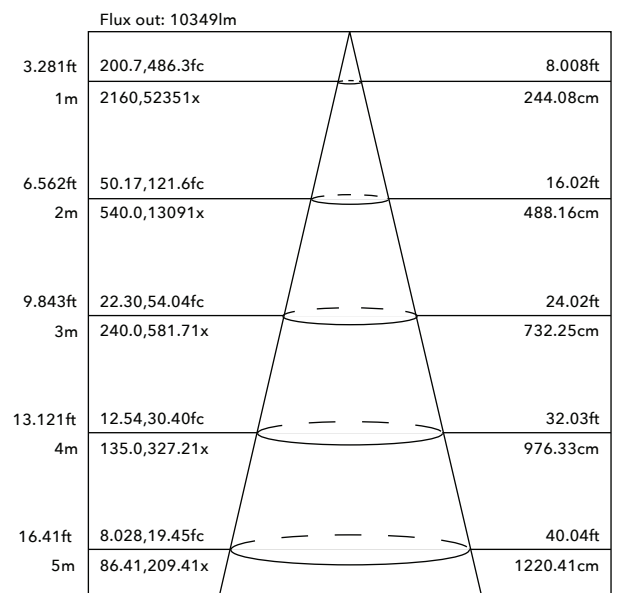

## LIGHT DISTRIBUTION TESTING PARAMETERS

Data of Lamp		Photometric Data			Eff: 125.08 lm/W
Model		Imax (cd)	5738	S/MH (C0/180)	1.65
Nominal Power (W)	150	LOR (%)	100.0	S/MH (C90/270)	0.91
Rated Voltage (V)	120	Total Flux (lm)	18624	η UP, DN (CO-180)	0.1, 67.3
Nominal Flux (1m)	18624.1	CIE Class	Direct	η UP, DN (C180-360)	0.2, 32.3
Lamps Inside	1	η up (%)	0.3	CIBSE SHR NOM	1.25
Test Voltage	120.0	η down (%)	99.7	CIBSE SHR MAX	1.35

## LUMINOUS INTENSITY DISTRIBUTION DIAGRAM

## THE AVERAGE ILLUMINANCE EFFECTIVE FIGURE

Note: The curves indicate the illuminated area and the average illumination when the luminaire is at different distance.