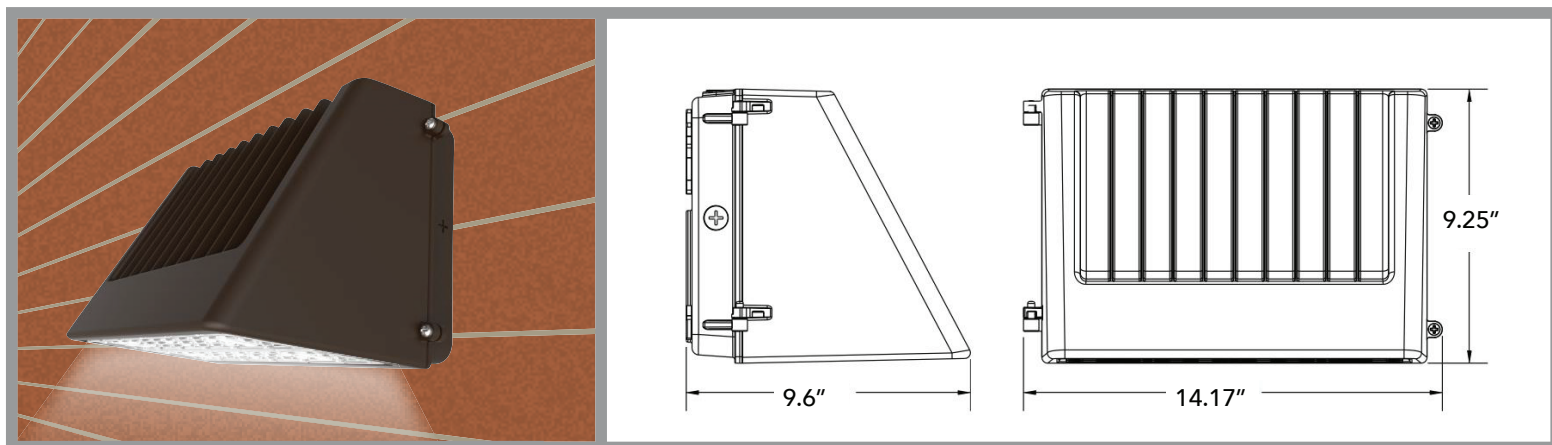

ADVANTAGES

- UL, DLC certificate.
- IP65 Internal driver, Input voltage 100-277Vac;
- No UV or IR in the beam;
- Easy to install and operate;
- Energy saving, long lifespan;
- Instant start, NO flickering, NO humming;
- Green and eco-friendly without mercury;
- Output constant current lever can be adjusted through output cable with 1-10V.

APPLICATION

- Outdoor basketball court, tennis court, entrance lighting, courtyard lighting;
- Industrial lighting, Outdoor landscape lighting;
- Building, The hotel;
- Wall lighting area and so on.

WARRANTY

This product has a warranty for a period of 5 years from the date of purchase. The warranty is invalid in the case of improper installation, tampering, or removal of the Q.C. date label. Installation in an improper working environment or installation not according to the current edition of the National Electric Code also invalidates the warranty. Should this product fail during the warranty period, it will be replaced free of charge, subject to correct installation and return of the faulty unit. Greentek Energy Systems does not accept responsibility for any installation costs associated with the replacement of this product. This warranty is in addition to the statutory rights in the country of purchase. Greentek Energy Systems reserves the right to alter specifications without prior notice.

Color temperature	5000K	Viewing Angle	155*95°	LED Brand	Seoul
CRI	>70	Input Voltage	100-277Vac 50/60Hz	LED Type	SMD 3030
Lumen	18000-20000LM	Driver Brand	China Brand Driver	LED QTY	160 PCS
Lumen Efficacy	120-135LM/W	PF	≥0.9	Housing	Aluminum(ADC12) +PC
Input Power	150W	Waterproof Rating	WET (IP65)	Housing color	Brown