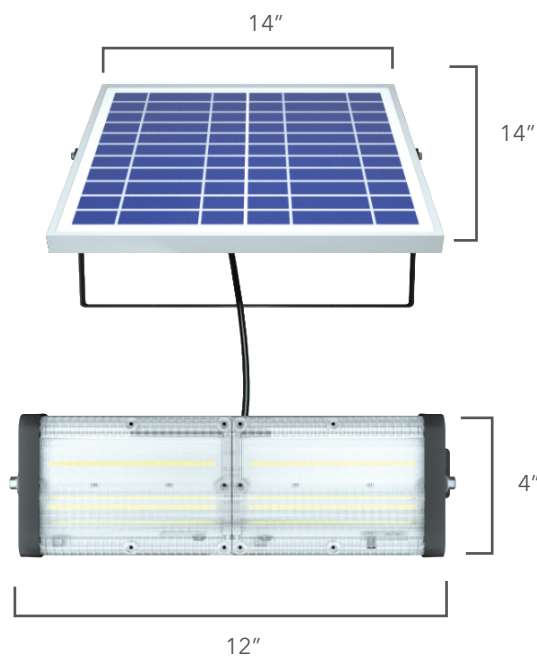

LED SOLAR LIGHTS

Solar Yard Light: 5000 Lumens

PART NO: GT-FL5000

FEATURES

- Indoor & outdoor lighting selection with separated solar panel
- 3 led indicator remind battery capacity
- Brightness and lighting time adjustable by remote controller
- Professional lighting distribution for wide lighting area
- Up to 8 nights of lighting time
- Aluminium alloy+ steel glass
- 1 Year Warranty

Lighting Mode

- ALS2.0 new technology support 6-8 rainy days lighting

SKU	GT-FL5000	COLOR	6000K	WATERPROOF	WET (IP65)
SOLAR PANEL	14.3W	SOLAR CHARGING TIME	8 Hrs	LI-ION BATTERY	3.7V 18AH
LUMENS	5000 Lm	LIGHTING TIME	Up to 8 Nights	WARRANTY	1Year