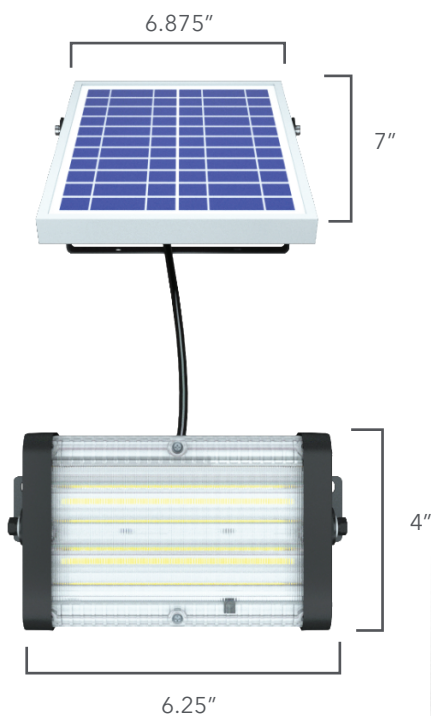

LED SOLAR LIGHTS

Solar Yard Light: 1000 Lumens

PART NO: GT-FL1000

FEATURES

- Indoor & outdoor lighting selection with separated solar panel
- 3 led indicator remind battery capacity
- Brightness and lighting time adjustable by remote controller
- Professional lighting distribution for wide lighting area
- Up to 8 nights of lighting time
- Aluminium alloy+ steel glass
- 1 Year Warranty

Lighting Mode

- ALS2.0 new technology support 6-8 rainy days lighting

SKU	GT-FL1000	COLOR	6000K	WATERPROOF	WET (IP65)
SOLAR PANEL	2.65W	SOLAR CHARGING TIME	8 Hrs	LI-ION BATTERY	3.7V 4AH
LUMENS	1000 Lm	LIGHTING TIME	Up to 8 Nights	WARRANTY	1Year