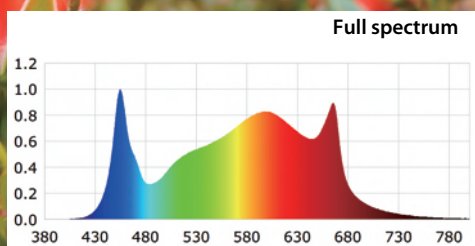

GREENTEK
ENERGY SYSTEMS

FOLDABLE GROW LIGHT

Input Voltage:
120-277/120-347Vac

PPE
2.6 $\mu\text{mol}/\text{J}$

Beam Angle
120°

Max. ambient
133°F / 50°C

PERFORMANCE TABLE

Wattage (W)	Input Voltage	LED Chips	PPF ($\mu\text{mol/s}$)	PPE ($\mu\text{mol}/\text{J}$)	Power Factor	CRI	Weight (kg)
480	120-277 / 120-347	SMD 2835 +3535	1700	2.6	>0.9	>80	10.32
660	120-277 / 120-347	SMD 2835 +3535	1700	2.6	>0.9	>80	18.1
960	120-277 / 120-347	SMD 2835 +3535	1700	2.6	>0.9	>80	22

PRODUCT FEATURES

- The product adopts the spectral peak suitable for plant growth, blue light 450nm, red light 660nm.
- This product uses patented super bright leds with LM80+Q90 report ,white light + red light PPE=2.6 , PPF=1700.
- The product has passed the photosynthetic safety certification.
- Safety Output Voltage:48VDC, 54VDC, no shock hazard to human body.