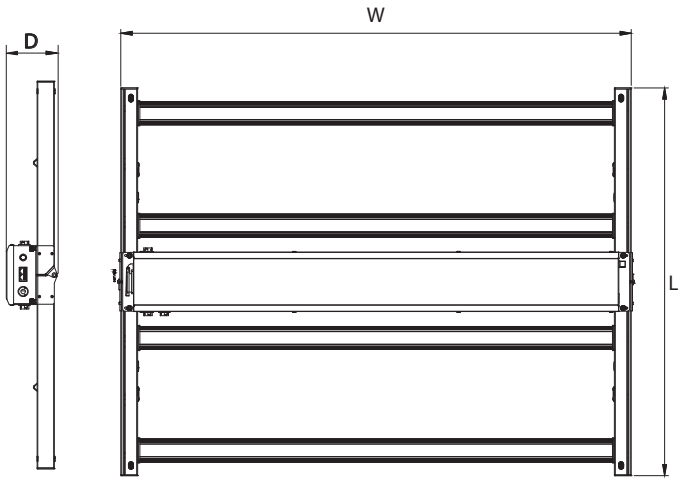

▲ The lamp is linkable

The lamp is linkable. It helps to reduce the number of on-site plugs and reduce the wire routing on site, making a safe and clean wiring environment. There is only one waterproof port, which is practical and beautiful in appearance.

DIMENSIONS

Wattage	L	W	D
480	32.5"	42.8"	4.26"
660	46.85"	42.8"	4.26"
960	58.66"	42.8"	4.26"

APPLICATIONS

www.GreentekEnergySystems.com