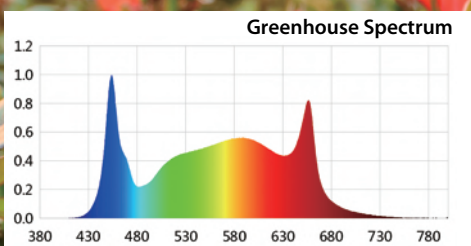

GREENTEK
ENERGY SYSTEMS

FOLDABLE GROW LIGHT

Input Voltage:
120-277/120-347Vac

PPE
2.6 $\mu\text{mol}/\text{J}$

Beam Angle
120°

Max. ambient
133°F / 50°C

PERFORMANCE TABLE

Wattage (W)	Input Voltage	LED Chips	PPF ($\mu\text{mol/s}$)	PPE ($\mu\text{mol}/\text{J}$)	Power Factor	CRI	Weight (kg)
480	120-277 / 120-347	SMD 2835 +3535	1700	2.6	>0.9	>80	10.32
660	120-277 / 120-347	SMD 2835 +3535	1700	2.6	>0.9	>80	18.1
960	120-277 / 120-347	SMD 2835 +3535	1700	2.6	>0.9	>80	22

PRODUCT FEATURES

- The product adopts the spectral peak suitable for plant growth, blue light 450nm, red light 660nm.
- This product uses patented super bright leds with LM80+Q90 report ,white light + red light PPE=2.6 , PPF=1700.
- The product has passed the photosynthetic safety certification.
- Safety Output Voltage:48VDC, 54VDC, no shock hazard to human body.