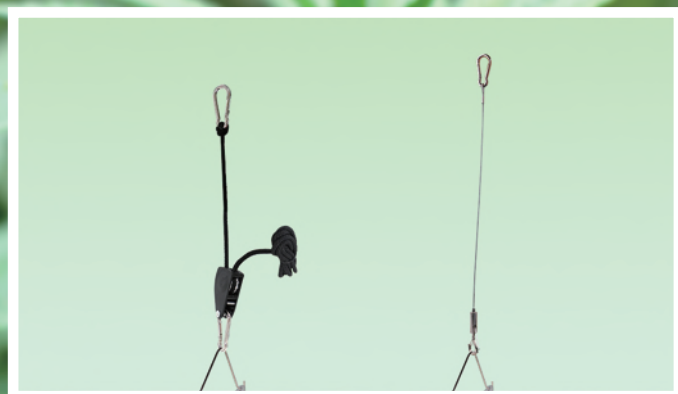

▲ The lamp is linkable

The lamp is linkable. It helps to reduce the number of on-site plugs and reduce the wire routing on site, making a safe and clean wiring environment. There is only one waterproof port, which is practical and beautiful in appearance.

▲ The network cable connector

There is a network cable connector for connection of the dimming wire. When multiple lights are connected, turn the dimming knob to the EXT external connection position, which can reduce the influence of the dimming knob on the lights and improve the dimming efficiency.

▲ The product is dimmable.

▲ The lamp is foldable

The lamp is foldable, very easy and convenient installation, only need to install the driver box.

▼ Suspension installation is adopted

Suspension installation is adopted, the height can be adjusted freely.