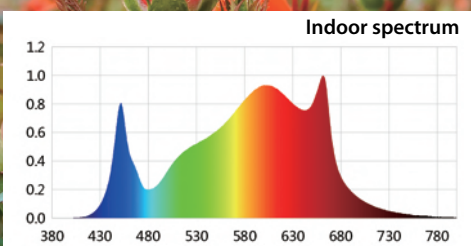

GREENTEK
ENERGY SYSTEMS

FOLDABLE GROW LIGHT

Input Voltage:
120-277/120-347Vac

PPE
2.6 $\mu\text{mol}/\text{J}$

Beam Angle
120°

Max. ambient
133°F / 50°C

PERFORMANCE TABLE

Wattage (W)	Input Voltage	LED Chips	PPF ($\mu\text{mol/s}$)	PPE ($\mu\text{mol}/\text{J}$)	Power Factor	CRI	Weight (kg)
480	120-277 / 120-347	SMD 2835 +3535	1700	2.6	>0.9	>80	10.32
660	120-277 / 120-347	SMD 2835 +3535	1700	2.6	>0.9	>80	18.1
960	120-277 / 120-347	SMD 2835 +3535	1700	2.6	>0.9	>80	22

PRODUCT FEATURES

- The product adopts the spectral peak suitable for plant growth, blue light 450nm, red light 660nm.
- This product uses patented super bright leds with LM80+Q90 report ,white light + red light PPE=2.6 , PPF=1700.
- The product has passed the photosynthetic safety certification.
- Safety Output Voltage:48VDC, 54VDC, no shock hazard to human body.