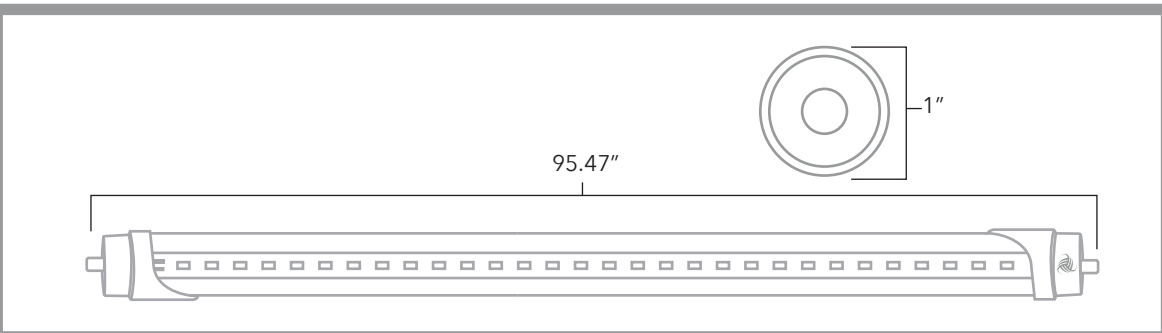

FA8 SOCKET LED LINEAR TUBE

8FT 40W

DESCRIPTION

Our 8 foot LED tubes are compatible with virtually every 8ft fluorescent light fixture, making it the perfect replacement for fluorescent lights. The power consumption of this LED tube light is 36W and we stock them in the following colors: 4000K, 5000K and 6000K (clear and frosted). These power saving, eco-friendly bulbs contain NO Mercury and have a working lifespan of up to 50,000 hours or more. Since there is NO Mercury in the glass, there are NO regulated universal waste rules or fines. They are ETL Listed and they come with a 3 year warranty!

SKU	GT-T88F40W-FA8 4000K C	Certification	ETL	Lumens	4800
	GT-T88F40W-FA8 4000K F	Box Dimension	95.47" x 8.27" x 7.28"	Color	4000K, 5000K, 6000K
	GT-T88F40W-FA8 5000K C	Watts	40W	Trim	Clear, Frosted
	GT-T88F40W-FA8 5000K F	Lumens efficiency	120 lm/w	CRI	> 80
	GT-T88F40W-FA8 6000K C				

FA8 SOCKET LED LINEAR TUBE

8FT 40W

Input Voltage	100-277V	Warranty	3 years
Operation Temperature	-68~122 °F	Power factor	0.95
Lifespan	50,000 hours	LED type	SMD2835
Base	Fa8	Wiring	Double ended bypass
Package Count	20	Housing material	Aluminum + PC
Tube Dimension	7.9' x 1"		