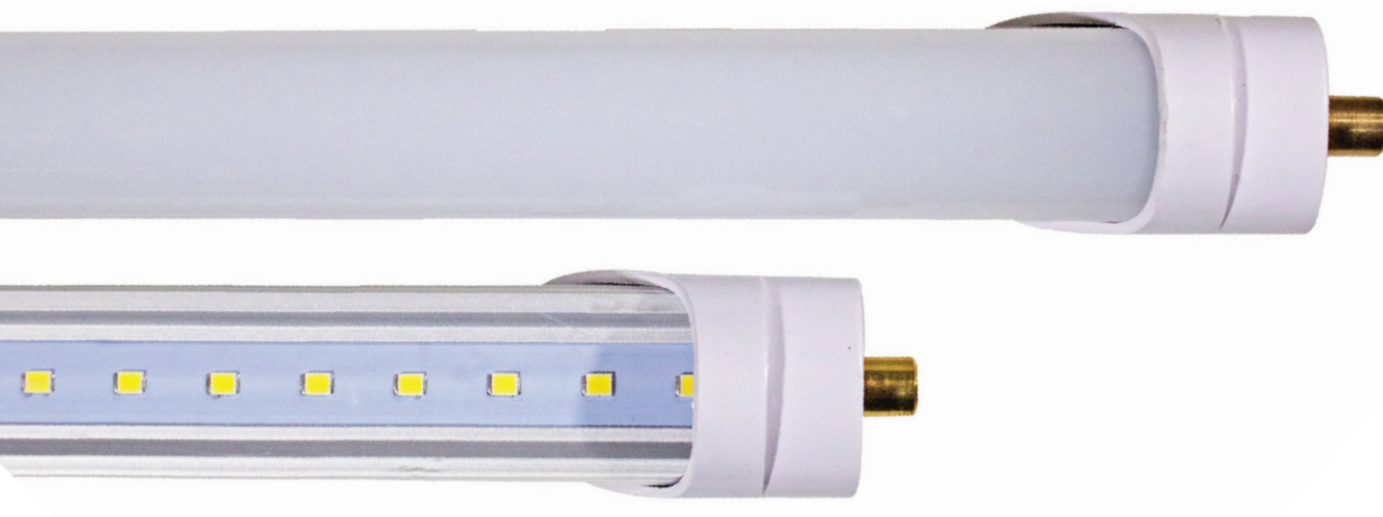

FA8 SOCKET LED LINEAR TUBE

8FT 40W

DESCRIPTION

Our 8 foot LED tubes are compatible with virtually every 8ft fluorescent light fixture, making it the perfect replacement for fluorescent lights. The power consumption of this LED tube light is 36W and we stock them in the following colors: 4000K, 5000K and 6000K (clear and frosted). These power saving, eco-friendly bulbs contain NO Mercury and have a working lifespan of up to 50,000 hours or more. Since there is NO Mercury in the glass, there are NO regulated universal waste rules or fines. They are ETL Listed and they come with a 3 year warranty!

SKU	GT-T88F40W-FA8 4000K C	Certification	ETL	Lumens	4800
	GT-T88F40W-FA8 4000K F	Box Dimension	95.47" x 8.27" x 7.28"	Color	4000K, 5000K, 6000K
	GT-T88F40W-FA8 5000K C	Watts	40W	Trim	Clear, Frosted
	GT-T88F40W-FA8 5000K F	Lumens efficiency	120 lm/w	CRI	> 80
	GT-T88F40W-FA8 6000K C				

FA8 SOCKET LED LINEAR TUBE

8FT 40W

Input Voltage	100-277V	Warranty	3 years
Operation Temperature	-68~122 °F	Power factor	0.95
Lifespan	50,000 hours	LED type	SMD2835
Base	Fa8	Wiring	Double ended bypass
Package Count	20	Housing material	Aluminum + PC
Tube Dimension	7.9' x 1"		