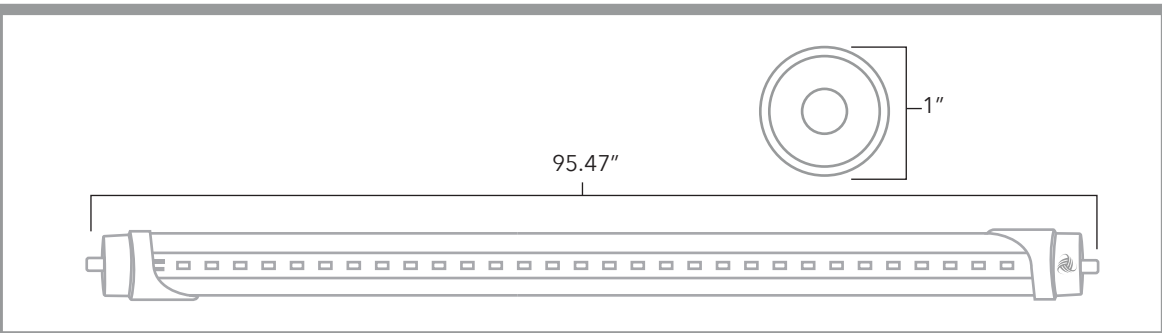

FA8 SOCKET LED LINEAR TUBE

8FT 40W

DESCRIPTION

Our 8 foot LED tubes are compatible with virtually every 8ft fluorescent light fixture, making it the perfect replacement for fluorescent lights. The power consumption of this LED tube light is 36W and we stock them in the following colors: 4000K, 5000K and 6000K (clear and frosted). These power saving, eco-friendly bulbs contain NO Mercury and have a working lifespan of up to 50,000 hours or more. Since there is NO Mercury in the glass, there are NO regulated universal waste rules or fines. They are ETL Listed and they come with a 3 year warranty!

SKU	GT-T88F40W-FA8 4000K C	Certification	DLC, ETL	Lumens	5200
	GT-T88F40W-FA8 4000K F	Box Dimension	95.47" x 8.27" x 7.28"	Color	4000K, 5000K, 6000K
	GT-T88F40W-FA8 5000K C	Watts	40W	Trim	Clear, Frosted
	GT-T88F40W-FA8 5000K F	Lumens efficiency	130 lm/w	CRI	> 80
	GT-T88F40W-FA8 6000K C				

FA8 SOCKET LED LINEAR TUBE

8FT 40W

Input Voltage	100-277V	Warranty	5 years
Operation Temperature	-68~122 °F	Power factor	0.95
Lifespan	50,000 hours	LED type	SMD2835
Base	Fa8	Wiring	Double ended bypass
Package Count	20	Housing material	Aluminum + PC
Tube Dimension	7.9' x 1"		