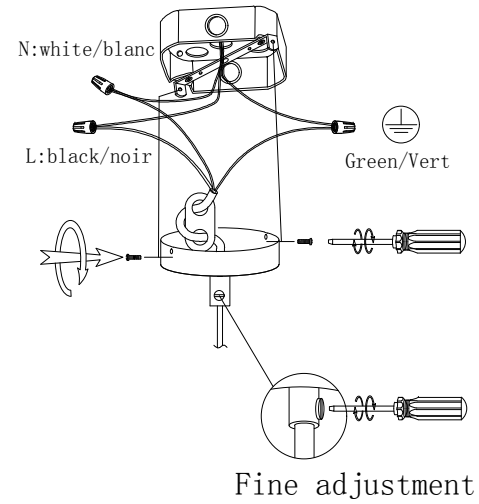

AP1912

①

Please turn off power at breaker panel before installation

②

③

④

⑤

E26 Max40W
Not included