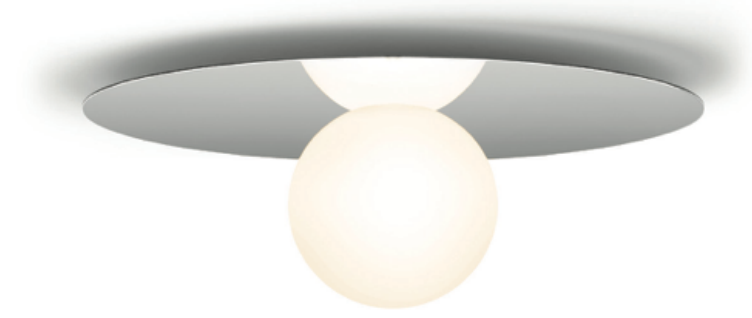

LIGHT CONTROL

Hard-wired, dimmable
Compatible with TRIAC/ELV and 0-10V dimmers

FEATURES

Shade Options: 12"(30cm), 18"(46cm), 22"(55cm), 32"(81.2cm)

SPECIFICATIONS

Voltage: 120V or 240V 50/60Hz. 277V available upon request

Power Consumption: 8W (12", 18"), 15W (22"), 20W (32")

Color Temperature: 2700K

or NEW: DTW Dim-to-Warm (1800K-2700K)LED Model

Note: DTW Models Available Upon Request

Luminosity: 560 Lumens (12"), 640 Lumens (18"), 1160 Lumens (22"),

1550 Lumens (32")

Luminaire Efficacy: 57 Lumens/Watt

Color Rendition Index: 95 CRI

50K hour lifespan

1 year warranty

CERTIFICATIONS

PACKAGING WEIGHT AND DIMENSIONS

Bola Disc 12	4LBS	15" X 15" X 7"
(Steel Shade)	1.8KG	38cm X 38cm X 18cm
Bola Disc 12	2.4LBS	15" X 15" X 7"
(White Aluminum Shade)	1.1KG	38cm X 38cm X 18cm
Bola Disc 18	8.6LBS	20.75" X 20.75" X 8"
(Steel Shade)	3.9KG	53cm X 53cm X 20cm
Bola Disc 18	6.75LBS	20.75" X 20.75" X 8"
(White Aluminum Shade)	3KG	53cm X 53cm X 20cm
Bola Disc 22	12.25LBS	24" X 24" X 10"
(Steel Shade)	5.6KG	61cm X 61cm X 25cm
Bola Disc 22	9LBS	24" X 24" X 10"
(White Aluminum Shade)	4.1KG	61cm X 61cm X 25cm
Bola Disc 32	23.8LBS	34.5" X 34.5" X 10.5"
(Steel Shade)	10.8KG	87.6cm X 87.6cm X 27cm
Bola Disc 32	17.5LBS	34.5" X 34.5" X 10.5"
(White Aluminum Shade)	7.9KG	87.6cm X 87.6cm X 27cm

NOTES

Custom requests can be considered on volume orders

Pablo