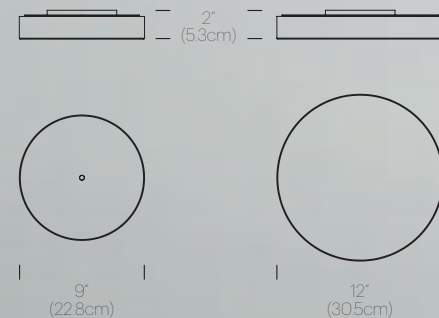

## DIMENSIONS

BOLA DISC 12, 18, 22, 32

**Pablo**

Custom requests can be considered on volume orders

BOLA Multi-Light Canopy  
Small (Ø9" OD) Up to 6

or

BOLA Multi-Light Canopy  
Large (Ø12" OD) 7 to 11

2, 3, 4, 5, 6... 11

**FINISHES**

BOLA DISC

CANOPY

**ROUND**

**LINEAR**

**MULTI-LIGHT CANOPY DIMENSIONS**