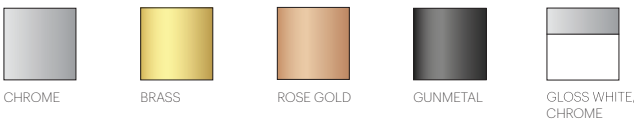

FINISHES

BOLA DISC