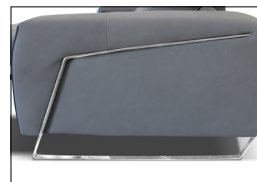

VOGUE

SPECIAL STITCH: TYPE "H"

THICK STITCH: Available

STRUCTURE: Hardwood frame for extra strength

SEAT/BACK SUSPENSION: Reinforced elastic webbing

SEAT/BACK CUSHIONS: High density ecologic polyurethane foam with coil springs built inside the cushion covered with a layer of memory foam on top

MECHANISMS: Individual seat and headrest power motors for mechanisms

BATTERY PACK: Available

USB PORT: Available

CUP HOLDERS: Available as an option on skus V620 and V621

FOOT OPTION 1: Stainless steel arm sled

FOOT OPTION 2: Stainless steel arm sled bronze finish

The company reserves the right without prior notice to make technical sheets changes and/or materials for quality product improvement.

Leather sofas are a handmade product and according to the leather covering selected there could be a measurement tolerance of about 2 inches (cm 5) on each sku

Stainless Steel Arm Sled