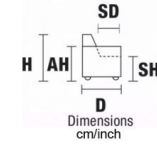

AH Arm Height

H Height

SH Seat Height

MH Maximum Height

D Deep

SD Seat Depth

MD Maximum Deep

W Width

VERSION MAXI: ALL ITEMS OF SECTIONS MAXI HAVE THE SAME SEAT WIDTH

W 218/85"
D 112/44"
H 94/37"
SH 47/18"
MD 170/67"
AH 61/24"
SD 60/23"
MH 104/41"

SOFA MAXI

VERSION V106 + V108
RCL ELECTRIC
HEAD-FOOT

W 109/43"
D 112/44"
H 94/37"
SH 47/18"
MD 170/67"
AH 61/24"
SD 60/23"
MH 104/41"

W 109/43"
D 112/44"
H 94/37"
SH 47/18"
MD 170/67"
AH 61/24"
SD 60/23"
MH 104/41"

RHF ARMCHAIR MAXI

V108 RCL ELECTRIC
HEAD-FOOT
V122 ONLY ELECTRIC
HEADREST

W 109/43"
D 175/68"
H 94/37"
SH 47/18"
MD 170/67"
AH 61/24"
SD 120/47"
MH 104/41"

V104 RCL ELECTRIC
HEAD - FOOT
V150 ONLY ELECTRIC
HEADREST

W 128/50"
D 128/50"
H 94/37"
SH 47/18"

V414

SQUARE CORNER

W 33/13"
D 110/43"
H 56/22"
MW 51/20"

MH 66/26"

V620

CONSOLE CURVED