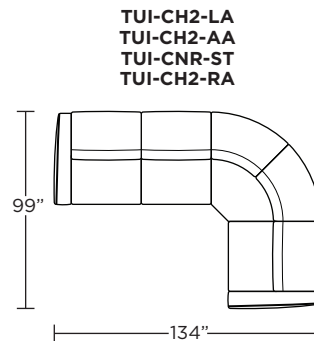

V.06.15.21

Safe low voltage electrical components are UL listed.

Scale : 1/8 inch = 1 foot
All dimensions are approximate and subject to change.
Specify all components from the sitting position.