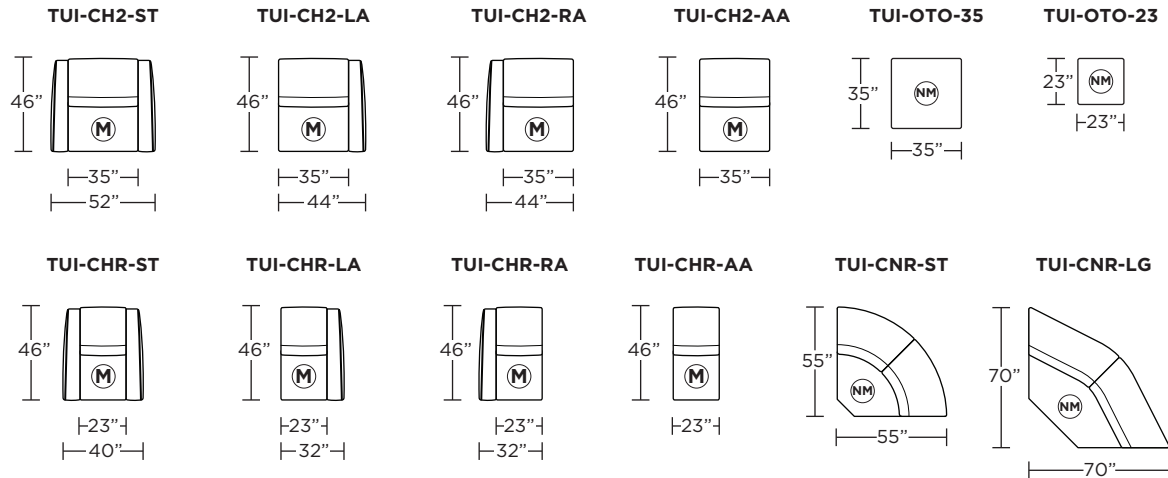

Options:

- Contrasting welt detail available
- Contrasting stitch detail available in Black, Brown, Charcoal, Cream, Espresso, Grey, Lemon, Pink, Royal, Scarlet, Tangerine, or Teal thread color
- 2-amp hour lithium-ion battery pack available
- Easy disassembly for delivery
- Metal legs available in Antique Brass, Burnished Bronze, or Polished Nickel

V.06.15.21

Safe low voltage electrical components are UL listed.

Scale : 1/8 inch = 1 foot
All dimensions are approximate and subject to change.
Specify all components from the sitting position.