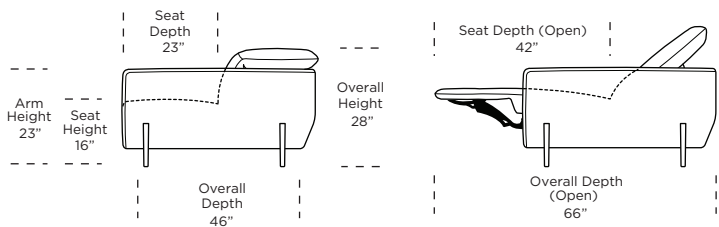

V.06.15.21

Safe low voltage electrical components are UL listed.

Scale : 1/8 inch = 1 foot
All dimensions are approximate and subject to change.
Specify all components from the sitting position.