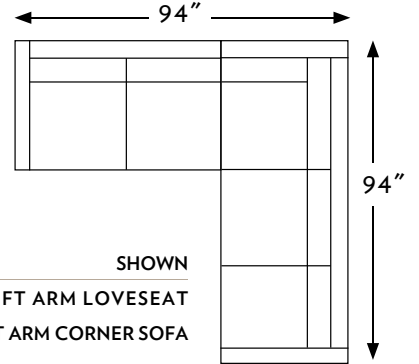

THE SLIM

865 SLIM

1:150 SCALE SHOWN

86522 LEFT ARM LOVESEAT
86531 RIGHT ARM CORNER SOFA

	86505 OTTOMAN TOTAL W35" D29" H11" SEAT W35" D29" H18" ARMS --- --- ---		86509 CORNER CHAIR TOTAL W37" D37" H32" SEAT W26" D22" H18" ARMS --- --- ---		86510 CHAIR TOTAL W36" D37" H32" SEAT W26" D22" H18" ARMS --- --- H28"		86511 RIGHT ARM CHAIR TOTAL W31" D37" H32" SEAT W26" D22" H18" ARMS --- --- H28"		86512 LEFT ARM CHAIR TOTAL W31" D37" H32" SEAT W26" D22" H18" ARMS --- --- H28"
	86513 ARMLESS CHAIR TOTAL W26" D37" H32" SEAT W26" D22" H18" ARMS --- --- ---		86520 LOVESEAT TOTAL W62" D37" H32" SEAT W52" D22" H18" ARMS --- --- H28"		86521 RIGHT ARM LOVESEAT TOTAL W57" D37" H32" SEAT W52" D22" H18" ARMS --- --- H28"		86522 LEFT ARM LOVESEAT TOTAL W57" D37" H32" SEAT W52" D22" H18" ARMS --- --- H28"		86523 ARMLESS LOVESEAT TOTAL W52" D37" H32" SEAT W52" D22" H18" ARMS --- --- ---
	86530 SOFA TOTAL W88" D37" H32" SEAT W78" D22" H18" ARMS --- --- H28"		86531 R ARM CORNER SOFA TOTAL W94" D37" H32" SEAT W75" D22" H18" ARMS --- --- H28"		86532 L ARM CORNER SOFA TOTAL W94" D37" H32" SEAT W75" D22" H18" ARMS --- --- H28"		86533 RIGHT ARM SOFA TOTAL W83" D37" H32" SEAT W78" D22" H18" ARMS --- --- H28"		86534 LEFT ARM SOFA TOTAL W83" D37" H32" SEAT W78" D22" H18" ARMS --- --- H28"
	86535 APT SOFA TOTAL W78" D37" H32" SEAT W68" D22" H18" ARMS --- --- H28"		86536 R ARM APT SOFA TOTAL W73" D37" H32" SEAT W68" D22" H18" ARMS --- --- H28"		86537 L ARM APT SOFA TOTAL W73" D37" H32" SEAT W68" D22" H18" ARMS --- --- H28"		86538 ARMLESS APT SOFA TOTAL W68" D37" H32" SEAT W68" D22" H18" ARMS --- --- ---		86539 ARMLESS SOFA TOTAL W78" D37" H32" SEAT W78" D22" H18" ARMS --- --- ---
	86560 CHAISE TOTAL W40" D63" H32" SEAT W30" D48" H18" ARMS --- --- H28"		86561 RIGHT ARM CHAISE TOTAL W35" D63" H32" SEAT W30" D48" H18" ARMS --- --- H28"		86562 LEFT ARM CHAISE TOTAL W35" D63" H32" SEAT W30" D48" H18" ARMS --- --- H28"		86563 ARMLESS CHAISE TOTAL W30" D63" H32" SEAT W30" D48" H18" ARMS --- --- ---		86580 LARGE SOFA TOTAL W98" D37" H32" SEAT W88" D22" H18" ARMS --- --- H28"
	86581 R ARM LARGE SOFA TOTAL W93" D37" H32" SEAT W88" D22" H18" ARMS --- --- H28"		86582 L ARM LARGE SOFA TOTAL W93" D37" H32" SEAT W88" D22" H18" ARMS --- --- H28"		86583 ARMLESS LARGE SOFA TOTAL W88" D37" H32" SEAT W88" D22" H18" ARMS --- --- ---