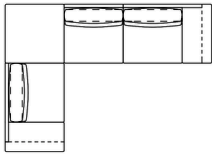

EXAMPLES OF COMPOSITION

D89"/W128"
PLANE 59 + PLANE 37
P706+P116+P702+P308+P706