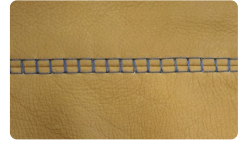

DECOR STITCH:
TYPE "D"

LEATHER COLOR SHADE DIFFERENCES: The model upholstered with some Natural leather such as Maya, Moss, Carees and Sensation, could present in some area differences in color tones of about 5%. Such differences are not to be considered defect but an expression of the natural characteristic of the cowhide. The company reserves the right without prior notice to make technical sheets changes and/or materials for quality product improvement. Leather sofas are a handmade product and according to the leather covering selected there could be a measurement tolerance of about 2 inches (cm 5) on each sku.
REV. 003 DEL 01/04/2021 | Pag. 1 of 3

BRACCI®
MADE IN ITALY