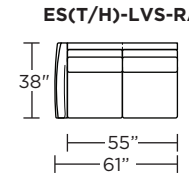

EST = LOW LEG
ESH = HIGH LEG

Note: Dotted line indicates seam on leather, Ultrasuede® and up the roll fabrics. Seams are eliminated with railroaded fabrics.

Scale: 1/8 inch = 1 foot
All dimensions are approximate and subject to change.
Specify components from the sitting position.