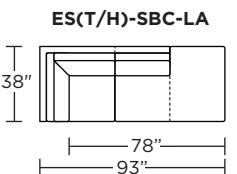

EST = LOW LEG
ESH = HIGH LEG

Note: Dotted line indicates seam on leather, Ultrasuede® and up the roll fabrics. Seams are eliminated with railroaded fabrics.

Scale: 1/8 inch = 1 foot
All dimensions are approximate and subject to change.
Specify components from the sitting position.