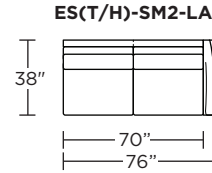

EST = LOW LEG
ESH = HIGH LEG

Note: Dotted line indicates seam on leather, Ultrasuede® and up the roll fabrics. Seams are eliminated with railroaded fabrics.

Scale: 1/8 inch = 1 foot
All dimensions are approximate and subject to change.
Specify components from the sitting position.