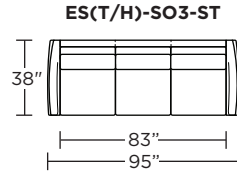

EST = LOW LEG
ESH = HIGH LEG

Note: Dotted line indicates seam on leather, Ultrasuede® and up the roll fabrics. Seams are eliminated with railroaded fabrics.

Scale: 1/8 inch = 1 foot
All dimensions are approximate and subject to change.
Specify components from the sitting position.