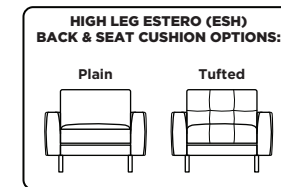

Options:

- Loose knife-edge back cushions
- High leg Estero available with wood leg in Acorn, Espresso or Walnut finish
- High leg Estero available with metal leg in Brushed Stainless finish
- Back and seat cushion decorative detail options: Plain or Tufted (tufted detail not available with knife-edge back cushion option)
- Premium high-density, high-resiliency foam seat cushions with memory foam inserts encased in down

Please use actual leather, fabric, Crypton®, Sunbrella® and Ultrasuede® swatches when specifying furniture as the colors shown may vary due to the printing process.

Estero Low Leg (EST):

Estero High Leg (ESH):

EST = LOW LEG
ESH = HIGH LEG

Note: Dotted line indicates seam on leather, Ultrasuede® and up the roll fabrics. Seams are eliminated with railroaded fabrics.

Scale: 1/8 inch = 1 foot
All dimensions are approximate and subject to change.
Specify components from the sitting position.