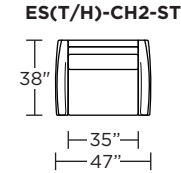

EST = LOW LEG
ESH = HIGH LEG

Note: Dotted line indicates seam on leather, Ultrasuede® and up the roll fabrics. Seams are eliminated with railroaded fabrics.

Scale: 1/8 inch = 1 foot
All dimensions are approximate and subject to change.
Specify components from the sitting position.