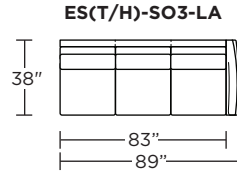

EST = LOW LEG
ESH = HIGH LEG

Note: Dotted line indicates seam on leather, Ultrasuede® and up the roll fabrics. Seams are eliminated with railroaded fabrics.

Scale: 1/8 inch = 1 foot
All dimensions are approximate and subject to change.
Specify components from the sitting position.