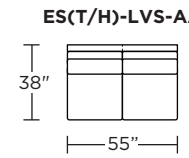

EST = LOW LEG
ESH = HIGH LEG

Note: Dotted line indicates seam on leather, Ultrasuede® and up the roll fabrics. Seams are eliminated with railroaded fabrics.

Scale: 1/8 inch = 1 foot
All dimensions are approximate and subject to change.
Specify components from the sitting position.