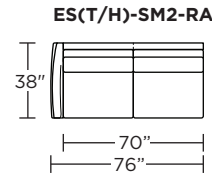

EST = LOW LEG
ESH = HIGH LEG

Note: Dotted line indicates seam on leather, Ultrasuede® and up the roll fabrics. Seams are eliminated with railroaded fabrics.

Scale: 1/8 inch = 1 foot
All dimensions are approximate and subject to change.
Specify components from the sitting position.