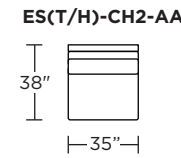

EST = LOW LEG
ESH = HIGH LEG

Note: Dotted line indicates seam on leather, Ultrasuede® and up the roll fabrics. Seams are eliminated with railroaded fabrics.

Scale: 1/8 inch = 1 foot
All dimensions are approximate and subject to change.
Specify components from the sitting position.