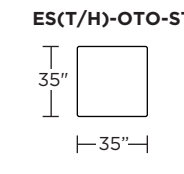

EST = LOW LEG
ESH = HIGH LEG

Note: Dotted line indicates seam on leather, Ultrasuede® and up the roll fabrics. Seams are eliminated with railroaded fabrics.

Scale: 1/8 inch = 1 foot
All dimensions are approximate and subject to change.
Specify components from the sitting position.