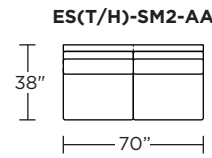

EST = LOW LEG
ESH = HIGH LEG

Note: Dotted line indicates seam on leather, Ultrasuede® and up the roll fabrics. Seams are eliminated with railroaded fabrics.

Scale: 1/8 inch = 1 foot
All dimensions are approximate and subject to change.
Specify components from the sitting position.