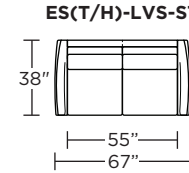

EST = LOW LEG
ESH = HIGH LEG

Note: Dotted line indicates seam on leather, Ultrasuede® and up the roll fabrics. Seams are eliminated with railroaded fabrics.

Scale: 1/8 inch = 1 foot
All dimensions are approximate and subject to change.
Specify components from the sitting position.