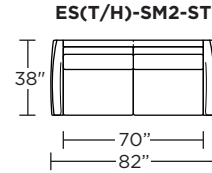

EST = LOW LEG
ESH = HIGH LEG

Note: Dotted line indicates seam on leather, Ultrasuede® and up the roll fabrics. Seams are eliminated with railroaded fabrics.

Scale: 1/8 inch = 1 foot
All dimensions are approximate and subject to change.
Specify components from the sitting position.