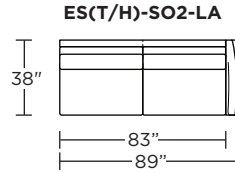

EST = LOW LEG
ESH = HIGH LEG

Note: Dotted line indicates seam on leather, Ultrasuede® and up the roll fabrics. Seams are eliminated with railroaded fabrics.

Scale: 1/8 inch = 1 foot
All dimensions are approximate and subject to change.
Specify components from the sitting position.