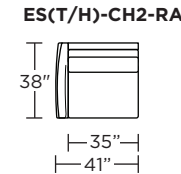

EST = LOW LEG
ESH = HIGH LEG

Note: Dotted line indicates seam on leather, Ultrasuede® and up the roll fabrics. Seams are eliminated with railroaded fabrics.

Scale: 1/8 inch = 1 foot
All dimensions are approximate and subject to change.
Specify components from the sitting position.