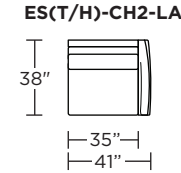

EST = LOW LEG
ESH = HIGH LEG

Note: Dotted line indicates seam on leather, Ultrasuede® and up the roll fabrics. Seams are eliminated with railroaded fabrics.

Scale: 1/8 inch = 1 foot
All dimensions are approximate and subject to change.
Specify components from the sitting position.