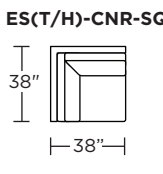

EST = LOW LEG
ESH = HIGH LEG

Note: Dotted line indicates seam on leather, Ultrasuede® and up the roll fabrics. Seams are eliminated with railroaded fabrics.

Scale: 1/8 inch = 1 foot
All dimensions are approximate and subject to change.
Specify components from the sitting position.