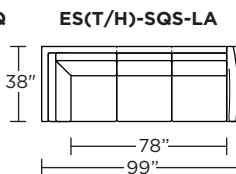

EST = LOW LEG
ESH = HIGH LEG

Note: Dotted line indicates seam on leather, Ultrasuede® and up the roll fabrics. Seams are eliminated with railroaded fabrics.

Scale: 1/8 inch = 1 foot
All dimensions are approximate and subject to change.
Specify components from the sitting position.