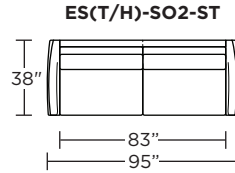

EST = LOW LEG
ESH = HIGH LEG

Note: Dotted line indicates seam on leather, Ultrasuede® and up the roll fabrics. Seams are eliminated with railroaded fabrics.

Scale: 1/8 inch = 1 foot
All dimensions are approximate and subject to change.
Specify components from the sitting position.