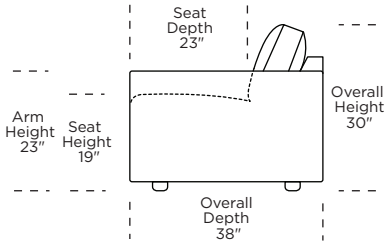

AMERICAN LEATHER® SOFAS & SECTIONALS COLLECTION

Standard Features:

- Advanced unidirectional suspension system
- Premium high-density, high-resiliency foam seat cushions
- Loose back and seat cushions
- Single-needle top-stitch
- Lifetime warranty on frame and suspension
- Quick-ship delivery

Options:

- Loose knife-edge back cushions
- High leg Estero available with wood leg in Acorn, Espresso or Walnut finish
- High leg Estero available with metal leg in Brushed Stainless finish
- Back and seat cushion decorative detail options: Plain or Tufted (tufted detail not available with knife-edge back cushion option)
- Premium high-density, high-resiliency foam seat cushions with memory foam inserts encased in down

Please use actual leather, fabric, Crypton®, Sunbrella® and Ultrasuede® swatches when specifying furniture as the colors shown may vary due to the printing process.

Estero Low Leg (EST):