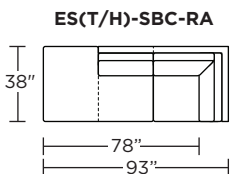

EST = LOW LEG
ESH = HIGH LEG

Note: Dotted line indicates seam on leather, Ultrasuede® and up the roll fabrics. Seams are eliminated with railroaded fabrics.

Scale: 1/8 inch = 1 foot
All dimensions are approximate and subject to change.
Specify components from the sitting position.