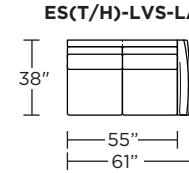

EST = LOW LEG
ESH = HIGH LEG

Note: Dotted line indicates seam on leather, Ultrasuede® and up the roll fabrics. Seams are eliminated with railroaded fabrics.

Scale: 1/8 inch = 1 foot
All dimensions are approximate and subject to change.
Specify components from the sitting position.