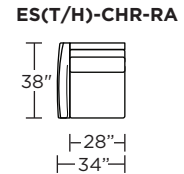

EST = LOW LEG
ESH = HIGH LEG

Note: Dotted line indicates seam on leather, Ultrasuede® and up the roll fabrics. Seams are eliminated with railroaded fabrics.

Scale: 1/8 inch = 1 foot
All dimensions are approximate and subject to change.
Specify components from the sitting position.