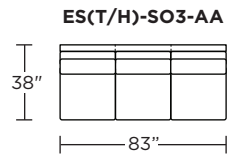

EST = LOW LEG
ESH = HIGH LEG

Note: Dotted line indicates seam on leather, Ultrasuede® and up the roll fabrics. Seams are eliminated with railroaded fabrics.

Scale: 1/8 inch = 1 foot
All dimensions are approximate and subject to change.
Specify components from the sitting position.