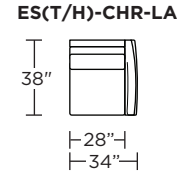

EST = LOW LEG
ESH = HIGH LEG

Note: Dotted line indicates seam on leather, Ultrasuede® and up the roll fabrics. Seams are eliminated with railroaded fabrics.

Scale: 1/8 inch = 1 foot
All dimensions are approximate and subject to change.
Specify components from the sitting position.