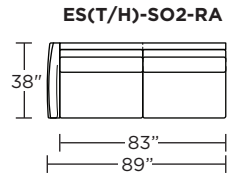

EST = LOW LEG
ESH = HIGH LEG

Note: Dotted line indicates seam on leather, Ultrasuede® and up the roll fabrics. Seams are eliminated with railroaded fabrics.

Scale: 1/8 inch = 1 foot
All dimensions are approximate and subject to change.
Specify components from the sitting position.