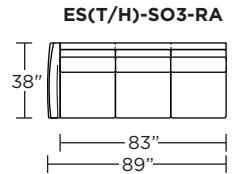

EST = LOW LEG
ESH = HIGH LEG

Note: Dotted line indicates seam on leather, Ultrasuede® and up the roll fabrics. Seams are eliminated with railroaded fabrics.

Scale: 1/8 inch = 1 foot
All dimensions are approximate and subject to change.
Specify components from the sitting position.