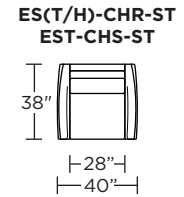

EST = LOW LEG
ESH = HIGH LEG

Note: Dotted line indicates seam on leather, Ultrasuede® and up the roll fabrics. Seams are eliminated with railroaded fabrics.

Scale: 1/8 inch = 1 foot
All dimensions are approximate and subject to change.
Specify components from the sitting position.