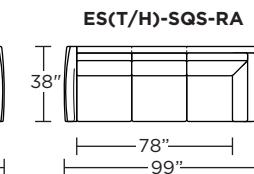

EST = LOW LEG
ESH = HIGH LEG

Note: Dotted line indicates seam on leather, Ultrasuede® and up the roll fabrics. Seams are eliminated with railroaded fabrics.

Scale: 1/8 inch = 1 foot
All dimensions are approximate and subject to change.
Specify components from the sitting position.