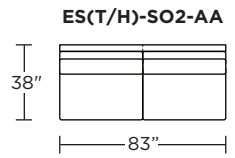

EST = LOW LEG
ESH = HIGH LEG

Note: Dotted line indicates seam on leather, Ultrasuede® and up the roll fabrics. Seams are eliminated with railroaded fabrics.

Scale: 1/8 inch = 1 foot
All dimensions are approximate and subject to change.
Specify components from the sitting position.