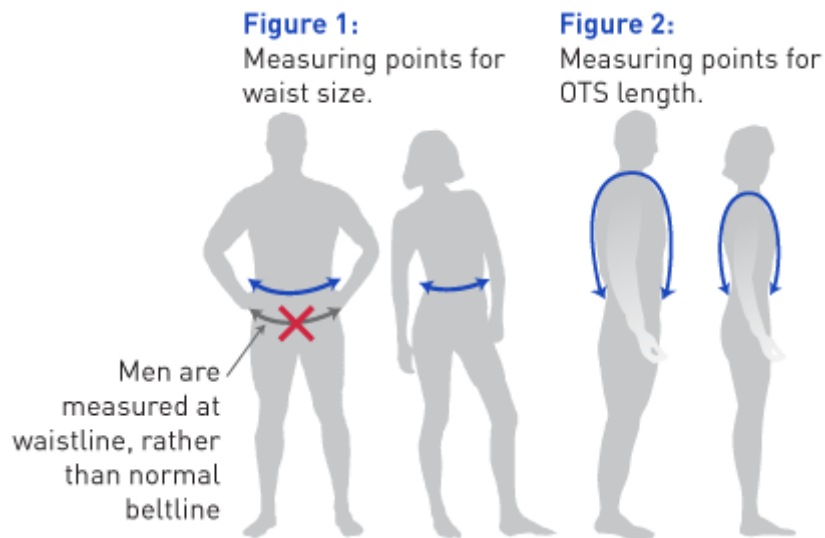

BC SIZING CHART

Measurement Instructions

Over The Shoulder (OTS) measurement is taken by placing the measuring tape across either the right or left shoulder and reading the distance between the top of the waist line on the back to the top of the waist line in the front. Again, for this measurement in men the waistline is taken to be at the height of the belly button. When fitting the customer in his/her respective waist size and OTS range, inquire what thickness of wetsuit the BC is most likely to be worn with. Calculate about a 2" allowance for the waist measurements for thick, cold water suits.

Waist size in Women's waist size is always measured just above the pelvic bone. This same measurement applies for BC fitting.

Model	Size	Height	Weight (lb)	Waist Range	Over the Shoulder
Axiom i3	XS	5-5'5	100-125	30-42	33-41
	S	5'2-5'7	120-155	30-42	37-45
	M	5'7-5'10	150-165	33-45	40-48
	ML	5'10-6'0	160-190	35-47	42-50
	L	6'0-6'2	180-210	38-50	44-52
	XL	6'2-6'5	195-240	41-53	46-54
	XXL	6'2-6'5	230-270	44-56	46-54

Figure 1:
Measuring points for
waist size.

Figure 2:
Measuring points for
OTS length.