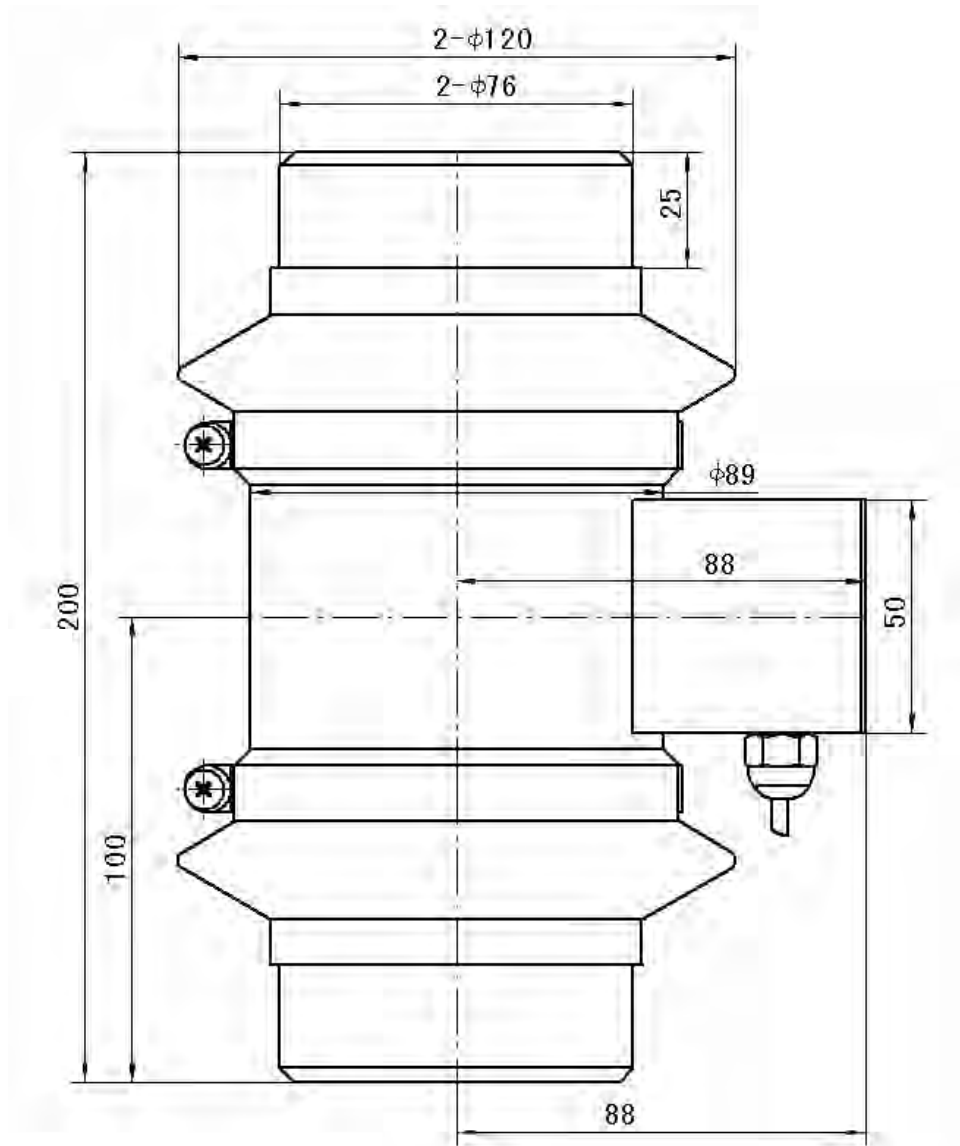

## MT702 Compression Load Cell Dimensions

### Dimensions in mm

Supplied as a fully assembled unit with gaiters and load button

### Cable specifications:

20metre long, 4 core, Diameter 5.5mm

(Cable length can be customized to customer requirement)