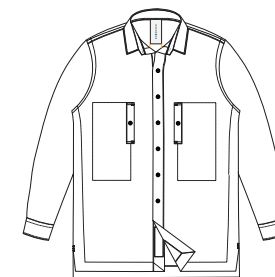

FIT GUIDE

SØRENSEN

SLIM FIT

STANDARD FIT

OVER-SIZED

DRIVER SHIRT

ENGINEER SHIRT

OFFICER SHIRT

DANCER SHIRT

PAINTER SHIRT

BUTCHER SHIRT

HALF CHEST	54cm 21.5"	54cm 21.5"	55.5cm 22.0"	57cm 23.0"	62cm 23.0"	62cm 23.0"
HALF WAIST	50cm 20.0"	50cm 20.0"	54cm 21.5"	57cm 23.0"	62cm 23.0"	62cm 23.0"
CENTRE BACK LENGTH	79cm 31.5"	79cm 31.5"	79cm 31.5"	66cm 26.5"	92cm 37"	86cm 34.5"

BODY MEASUREMENTS

XS S M L XL XXL

NECK:

38cm 39cm 40cm 41cm 43cm 44cm
15" 15.5" 16" 16.5" 17" 17.5"

CHEST:

90cm 95cm 100cm 105cm 110cm 115cm
36" 38" 40" 42" 44" 46"