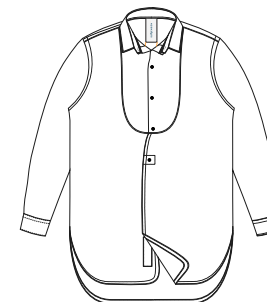

FIT GUIDE

SØRENSEN

SLIM FIT

STANDARD FIT

OVER-SIZED

DRIVER SHIRT

ENGINEER SHIRT

OFFICER SHIRT

DANCER SHIRT

PAINTER SHIRT

BUTCHER SHIRT

HALF CHEST	54cm 21.5"	54cm 21.5"	55.5cm 22.0"	57cm 23.0"	62cm 23.0"	62cm 23.0"
HALF WAIST	50cm 20.0"	50cm 20.0"	54cm 21.5"	57cm 23.0"	62cm 23.0"	62cm 23.0"
CENTRE BACK LENGTH	79cm 31.5"	79cm 31.5"	79cm 31.5"	66cm 26.5"	92cm 37"	86cm 34.5"

BODY MEASUREMENTS

XS S M L XL XXL

NECK:

38cm 39cm 40cm 41cm 43cm 44cm
15" 15.5" 16" 16.5" 17" 17.5"

CHEST:

90cm 95cm 100cm 105cm 110cm 115cm
36" 38" 40" 42" 44" 46"