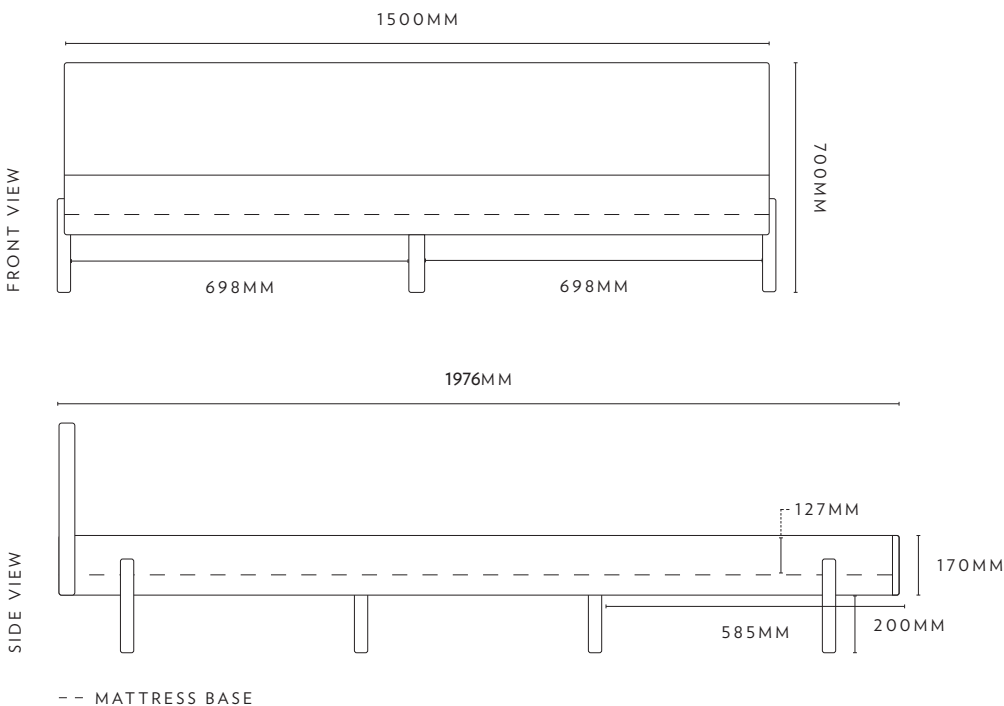

DIMENSIONS

THE SLOW BED | DOUBLE