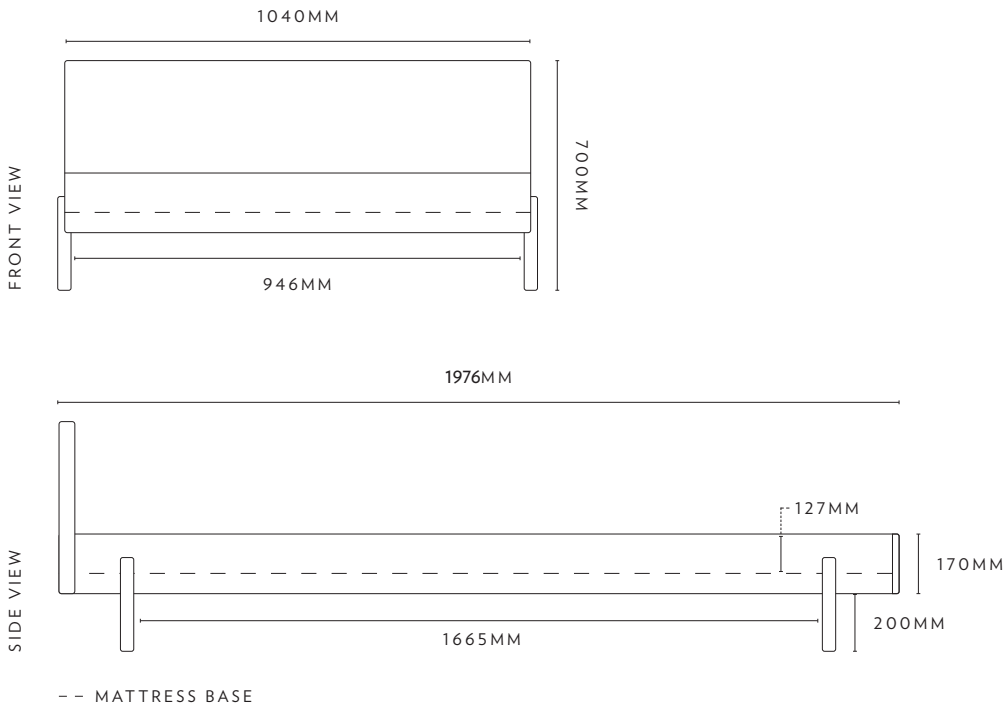

DIMENSIONS

THE SLOW BED | SINGLE