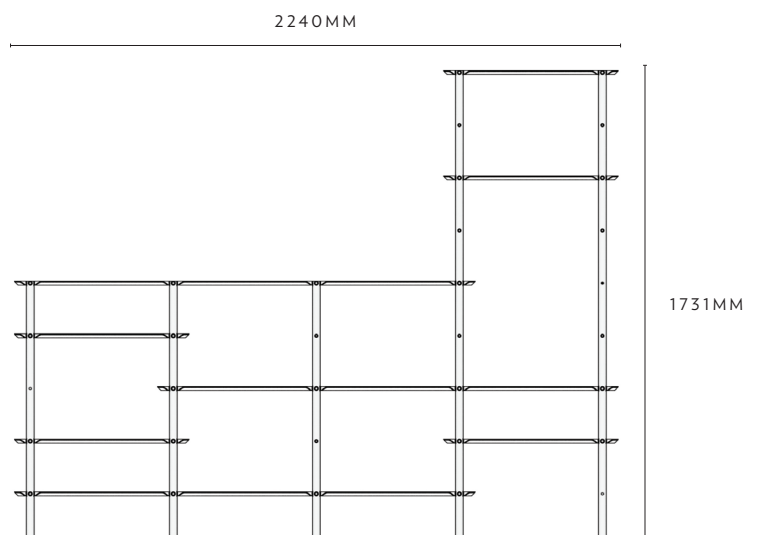

Solvents or direct heat will cause damage to your timber furniture.

WEIGHT + DIMENSIONS

Assembled Packaged	10kg	Low 1.0 w 650 x d 370 x h 561mm w 700 x d 40 x h 120mm	25kg	Mid 1.0 w 650 x d 370 x h 950mm w 1100 x d 400 x h 120mm	25kg	Tall 1.0 w 1180 x d 370 x h 1730mm w 1800 x d 400 x h 120mm
Assembled Packaged	15kg	Low 2.0 w 1180 x d 370 x h 561mm w 1220 x d 400 x h 120mm	27kg	Mid 1.5 w 1180 x d 370 x h 561 & 950mm w 1120 x d 400 x h 120mm	50kg	Tall 2.0 w 1180 x d 370 x h 1730mm w 1800 x d 400 x h 120mm (x2)
Assembled Packaged	20kg	Low 3.0 w 1710 x d 370 x h 561mm w 1800 x d 400 x h 200mm	30kg	Mid 2.0 w 1180 x d 370 x h 950mm w 1120 x d 400 x h 120mm	80kg	Tall 3.0 w 2240 x d 370 x h 1730mm w 180 x d 400 x h 120mm (x2)
Assembled Packaged			35kg	Mid 3.0 w 1710 x d 370 x h 950mm w 1800 x d 400 x h 210mm	90kg	Tall 3.5 w 2240 x d 370 x h 950 & 1731mm w 1800 x d 400 x h 120 (x2)
Assembled Packaged					110kg	Tall 4.0 w 2240 x d 370 x h 1730mm w 2300 x d 400 x h 120mm (x2)

DIMENSIONS

SHIBUI LOW

1.0

2.0

3.0

SHIBUI MID

1.0

2.0

2.5

3.0

DIMENSIONS

SHIBUI TALL

1.0

2.0

3.0

3.5

4.0

*ALL SHIBUI SHELVES
ARE 370MM DEEP

Optional Extras
Additional shelf
Custom brass bookends

info@plyroom.com.au