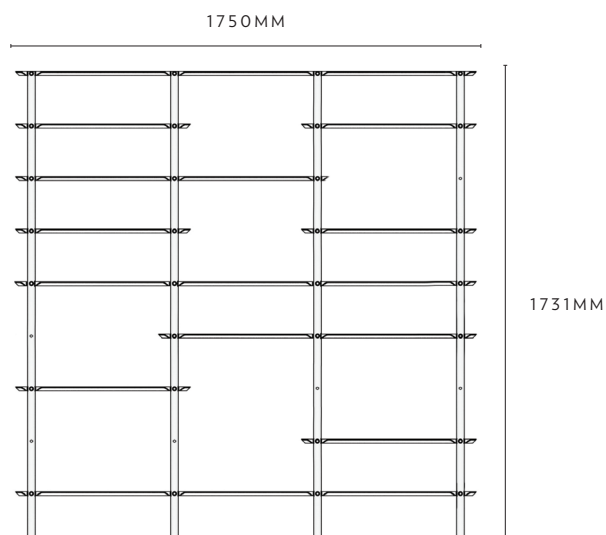

Solvents or direct heat will cause damage to your timber furniture.

WEIGHT + DIMENSIONS

Assembled Packaged	10kg	Low 1.0 w 650 x d 370 x h 561mm w 700 x d 40 x h 120mm	25kg	Mid 1.0 w 650 x d 370 x h 950mm w 1100 x d 400 x h 120mm	25kg	Tall 1.0 w 1180 x d 370 x h 1730mm w 1800 x d 400 x h 120mm
Assembled Packaged	15kg	Low 2.0 w 1180 x d 370 x h 561mm w 1220 x d 400 x h 120mm	27kg	Mid 1.5 w 1180 x d 370 x h 561 & 950mm w 1120 x d 400 x h 120mm	50kg	Tall 2.0 w 1180 x d 370 x h 1730mm w 1800 x d 400 x h 120mm (x2)
Assembled Packaged	20kg	Low 3.0 w 1710 x d 370 x h 561mm w 1800 x d 400 x h 200mm	30kg	Mid 2.0 w 1180 x d 370 x h 950mm w 1120 x d 400 x h 120mm	80kg	Tall 3.0 w 2240 x d 370 x h 1730mm w 180 x d 400 x h 120mm (x2)
Assembled Packaged			35kg	Mid 3.0 w 1710 x d 370 x h 950mm w 1800 x d 400 x h 210mm	90kg	Tall 3.5 w 2240 x d 370 x h 950 & 1731mm w 1800 x d 400 x h 120 (x2)
Assembled Packaged					110kg	Tall 4.0 w 2240 x d 370 x h 1730mm w 2300 x d 400 x h 120mm (x2)

DIMENSIONS

SHIBUI LOW

1.0

2.0

3.0

SHIBUI MID

1.0

2.0

2.5

3.0

DIMENSIONS

SHIBUI TALL

1.0

2.0

3.0

3.5

4.0

*ALL SHIBUI SHELVES
ARE 370MM DEEP

Optional Extras
Additional shelf
Custom brass bookends

info@plyroom.com.au