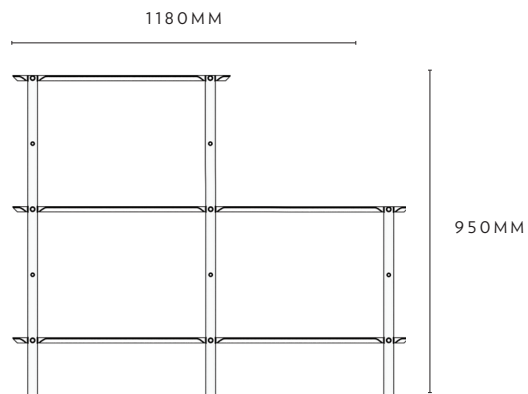

Solvents or direct heat will cause damage to your timber furniture.

WEIGHT + DIMENSIONS

Assembled Packaged	10kg	Low 1.0 w 650 x d 370 x h 561mm w 700 x d 40 x h 120mm	25kg	Mid 1.0 w 650 x d 370 x h 950mm w 1100 x d 400 x h 120mm	25kg	Tall 1.0 w 1180 x d 370 x h 1730mm w 1800 x d 400 x h 120mm
Assembled Packaged	15kg	Low 2.0 w 1180 x d 370 x h 561mm w 1220 x d 400 x h 120mm	27kg	Mid 1.5 w 1180 x d 370 x h 561 & 950mm w 1120 x d 400 x h 120mm	50kg	Tall 2.0 w 1180 x d 370 x h 1730mm w 1800 x d 400 x h 120mm (x2)
Assembled Packaged	20kg	Low 3.0 w 1710 x d 370 x h 561mm w 1800 x d 400 x h 200mm	30kg	Mid 2.0 w 1180 x d 370 x h 950mm w 1120 x d 400 x h 120mm	80kg	Tall 3.0 w 2240 x d 370 x h 1730mm w 180 x d 400 x h 120mm (x2)
Assembled Packaged			35kg	Mid 3.0 w 1710 x d 370 x h 950mm w 1800 x d 400 x h 210mm	90kg	Tall 3.5 w 2240 x d 370 x h 950 & 1731mm w 1800 x d 400 x h 120 (x2)
Assembled Packaged					110kg	Tall 4.0 w 2240 x d 370 x h 1730mm w 2300 x d 400 x h 120mm (x2)

DIMENSIONS

SHIBUI LOW

1.0

2.0

3.0

SHIBUI MID

1.0

2.0

2.5

3.0

DIMENSIONS

SHIBUI TALL

1.0

2.0

3.0

3.5