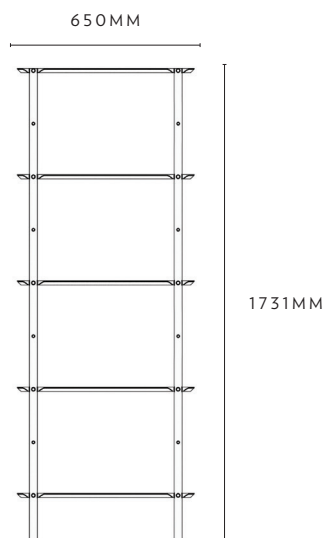

Solvents or direct heat will cause damage to your timber furniture.

WEIGHT + DIMENSIONS

Assembled Packaged	10kg	Low 1.0 w 650 x d 370 x h 561mm w 700 x d 40 x h 120mm	25kg	Mid 1.0 w 650 x d 370 x h 950mm w 1100 x d 400 x h 120mm	25kg	Tall 1.0 w 1180 x d 370 x h 1730mm w 1800 x d 400 x h 120mm
Assembled Packaged	15kg	Low 2.0 w 1180 x d 370 x h 561mm w 1220 x d 400 x h 120mm	27kg	Mid 1.5 w 1180 x d 370 x h 561 & 950mm w 1120 x d 400 x h 120mm	50kg	Tall 2.0 w 1180 x d 370 x h 1730mm w 1800 x d 400 x h 120mm (x2)
Assembled Packaged	20kg	Low 3.0 w 1710 x d 370 x h 561mm w 1800 x d 400 x h 200mm	30kg	Mid 2.0 w 1180 x d 370 x h 950mm w 1120 x d 400 x h 120mm	80kg	Tall 3.0 w 2240 x d 370 x h 1730mm w 180 x d 400 x h 120mm (x2)
Assembled Packaged			35kg	Mid 3.0 w 1710 x d 370 x h 950mm w 1800 x d 400 x h 210mm	90kg	Tall 3.5 w 2240 x d 370 x h 950 & 1731mm w 1800 x d 400 x h 120 (x2)
Assembled Packaged					110kg	Tall 4.0 w 2240 x d 370 x h 1730mm w 2300 x d 400 x h 120mm (x2)

DIMENSIONS

SHIBUI LOW

1.0

2.0

3.0

SHIBUI MID

1.0

2.0

2.5

3.0

DIMENSIONS

SHIBUI TALL

1.0

2.0

3.0

3.5

4.0

*ALL SHIBUI SHELVES
ARE 370MM DEEP

Optional Extras
Additional shelf
Custom brass bookends

info@plyroom.com.au