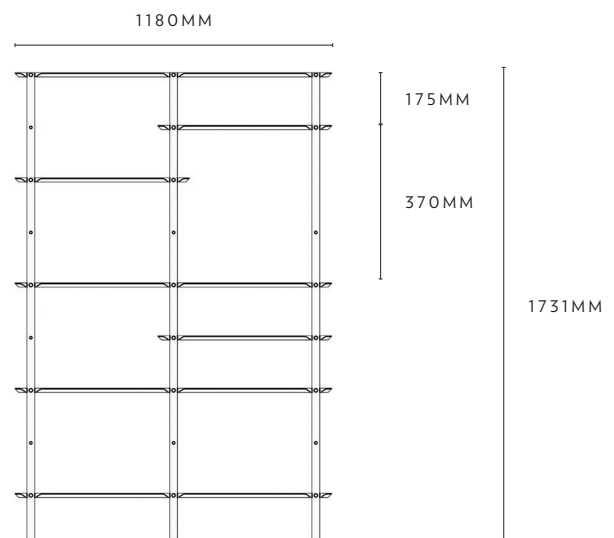

Solvents or direct heat will cause damage to your timber furniture.

WEIGHT + DIMENSIONS

Assembled Packaged	10kg	Low 1.0 w 650 x d 370 x h 561mm w 700 x d 40 x h 120mm	25kg	Mid 1.0 w 650 x d 370 x h 950mm w 1100 x d 400 x h 120mm	25kg	Tall 1.0 w 1180 x d 370 x h 1730mm w 1800 x d 400 x h 120mm
Assembled Packaged	15kg	Low 2.0 w 1180 x d 370 x h 561mm w 1220 x d 400 x h 120mm	27kg	Mid 1.5 w 1180 x d 370 x h 561 & 950mm w 1120 x d 400 x h 120mm	50kg	Tall 2.0 w 1180 x d 370 x h 1730mm w 1800 x d 400 x h 120mm (x2)
Assembled Packaged	20kg	Low 3.0 w 1710 x d 370 x h 561mm w 1800 x d 400 x h 200mm	30kg	Mid 2.0 w 1180 x d 370 x h 950mm w 1120 x d 400 x h 120mm	80kg	Tall 3.0 w 2240 x d 370 x h 1730mm w 180 x d 400 x h 120mm (x2)
Assembled Packaged			35kg	Mid 3.0 w 1710 x d 370 x h 950mm w 1800 x d 400 x h 210mm	90kg	Tall 3.5 w 2240 x d 370 x h 950 & 1731mm w 1800 x d 400 x h 120 (x2)
Assembled Packaged					110kg	Tall 4.0 w 2240 x d 370 x h 1730mm w 2300 x d 400 x h 120mm (x2)

DIMENSIONS

SHIBUI LOW

1.0

2.0

3.0

SHIBUI MID

1.0

2.0

2.5

3.0

DIMENSIONS

SHIBUI TALL

1.0

2.0

3.0

3.5

4.0

*ALL SHIBUI SHELVES
ARE 370MM DEEP

Optional Extras
Additional shelf
Custom brass bookends

info@plyroom.com.au