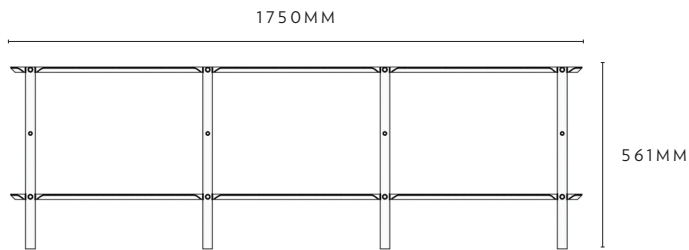

Solvents or direct heat will cause damage to your timber furniture.

WEIGHT + DIMENSIONS

Assembled Packaged	10kg	Low 1.0 w 650 x d 370 x h 561mm w 700 x d 40 x h 120mm	25kg	Mid 1.0 w 650 x d 370 x h 950mm w 1100 x d 400 x h 120mm	25kg	Tall 1.0 w 1180 x d 370 x h 1730mm w 1800 x d 400 x h 120mm
Assembled Packaged	15kg	Low 2.0 w 1180 x d 370 x h 561mm w 1220 x d 400 x h 120mm	27kg	Mid 1.5 w 1180 x d 370 x h 561 & 950mm w 1120 x d 400 x h 120mm	50kg	Tall 2.0 w 1180 x d 370 x h 1730mm w 1800 x d 400 x h 120mm (x2)
Assembled Packaged	20kg	Low 3.0 w 1710 x d 370 x h 561mm w 1800 x d 400 x h 200mm	30kg	Mid 2.0 w 1180 x d 370 x h 950mm w 1120 x d 400 x h 120mm	80kg	Tall 3.0 w 2240 x d 370 x h 1730mm w 180 x d 400 x h 120mm (x2)
Assembled Packaged			35kg	Mid 3.0 w 1710 x d 370 x h 950mm w 1800 x d 400 x h 210mm	90kg	Tall 3.5 w 2240 x d 370 x h 950 & 1731mm w 1800 x d 400 x h 120 (x2)
Assembled Packaged					110kg	Tall 4.0 w 2240 x d 370 x h 1730mm w 2300 x d 400 x h 120mm (x2)

DIMENSIONS

SHIBUI LOW

1.0

2.0

3.0

SHIBUI MID

1.0

2.0

2.5

3.0

DIMENSIONS

SHIBUI TALL

1.0

2.0

3.0

3.5