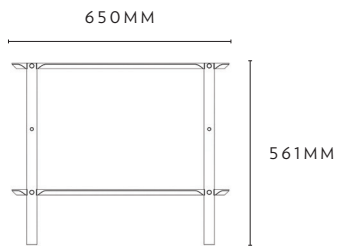

Solvents or direct heat will cause damage to your timber furniture.

WEIGHT + DIMENSIONS

Assembled Packaged	10kg	Low 1.0 w 650 x d 370 x h 561mm w 700 x d 40 x h 120mm	25kg	Mid 1.0 w 650 x d 370 x h 950mm w 1100 x d 400 x h 120mm	25kg	Tall 1.0 w 1180 x d 370 x h 1730mm w 1800 x d 400 x h 120mm
Assembled Packaged	15kg	Low 2.0 w 1180 x d 370 x h 561mm w 1220 x d 400 x h 120mm	27kg	Mid 1.5 w 1180 x d 370 x h 561 & 950mm w 1120 x d 400 x h 120mm	50kg	Tall 2.0 w 1180 x d 370 x h 1730mm w 1800 x d 400 x h 120mm (x2)
Assembled Packaged	20kg	Low 3.0 w 1710 x d 370 x h 561mm w 1800 x d 400 x h 200mm	30kg	Mid 2.0 w 1180 x d 370 x h 950mm w 1120 x d 400 x h 120mm	80kg	Tall 3.0 w 2240 x d 370 x h 1730mm w 180 x d 400 x h 120mm (x2)
Assembled Packaged			35kg	Mid 3.0 w 1710 x d 370 x h 950mm w 1800 x d 400 x h 210mm	90kg	Tall 3.5 w 2240 x d 370 x h 950 & 1731mm w 1800 x d 400 x h 120 (x2)
Assembled Packaged					110kg	Tall 4.0 w 2240 x d 370 x h 1730mm w 2300 x d 400 x h 120mm (x2)

DIMENSIONS

SHIBUI LOW

1.0

2.0

3.0

SHIBUI MID

1.0

2.0

2.5

3.0

DIMENSIONS

SHIBUI TALL

1.0

2.0

3.0

3.5