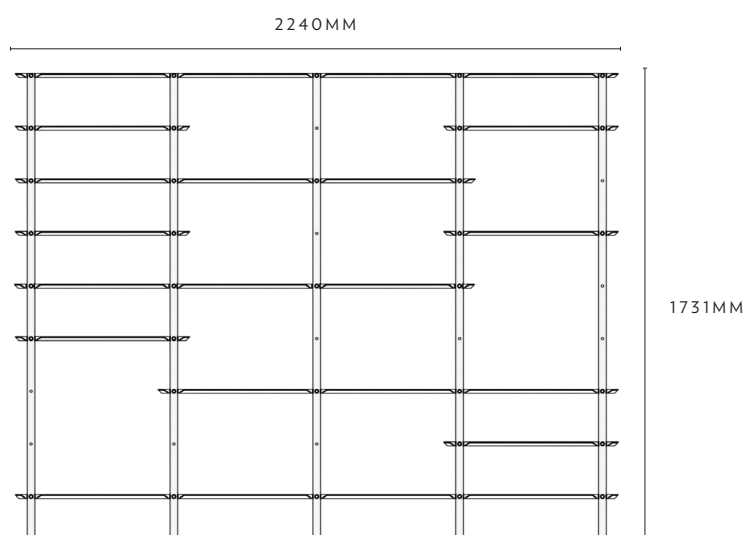

Solvents or direct heat will cause damage to your timber furniture.

WEIGHT + DIMENSIONS

Assembled Packaged	10kg	Low 1.0 w 650 x d 370 x h 561mm w 700 x d 40 x h 120mm	25kg	Mid 1.0 w 650 x d 370 x h 950mm w 1100 x d 400 x h 120mm	25kg	Tall 1.0 w 1180 x d 370 x h 1730mm w 1800 x d 400 x h 120mm
Assembled Packaged	15kg	Low 2.0 w 1180 x d 370 x h 561mm w 1220 x d 400 x h 120mm	27kg	Mid 1.5 w 1180 x d 370 x h 561 & 950mm w 1120 x d 400 x h 120mm	50kg	Tall 2.0 w 1180 x d 370 x h 1730mm w 1800 x d 400 x h 120mm (x2)
Assembled Packaged	20kg	Low 3.0 w 1710 x d 370 x h 561mm w 1800 x d 400 x h 200mm	30kg	Mid 2.0 w 1180 x d 370 x h 950mm w 1120 x d 400 x h 120mm	80kg	Tall 3.0 w 2240 x d 370 x h 1730mm w 180 x d 400 x h 120mm (x2)
Assembled Packaged			35kg	Mid 3.0 w 1710 x d 370 x h 950mm w 1800 x d 400 x h 210mm	90kg	Tall 3.5 w 2240 x d 370 x h 950 & 1731mm w 1800 x d 400 x h 120 (x2)
Assembled Packaged					110kg	Tall 4.0 w 2240 x d 370 x h 1730mm w 2300 x d 400 x h 120mm (x2)

DIMENSIONS

SHIBUI LOW

1.0

2.0

3.0

SHIBUI MID

1.0

2.0

2.5

3.0

DIMENSIONS

SHIBUI TALL

1.0

2.0

3.0

3.5

4.0

*ALL SHIBUI SHELVES
ARE 370MM DEEP

Optional Extras
Additional shelf
Custom brass bookends

info@plyroom.com.au