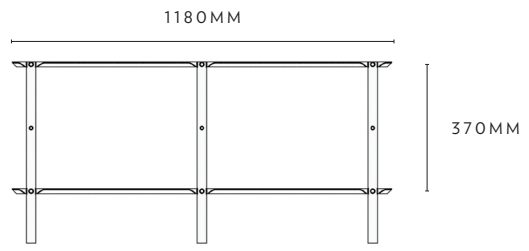

Solvents or direct heat will cause damage to your timber furniture.

WEIGHT + DIMENSIONS

Assembled Packaged	10kg	Low 1.0 w 650 x d 370 x h 561mm w 700 x d 40 x h 120mm	25kg	Mid 1.0 w 650 x d 370 x h 950mm w 1100 x d 400 x h 120mm	25kg	Tall 1.0 w 1180 x d 370 x h 1730mm w 1800 x d 400 x h 120mm
Assembled Packaged	15kg	Low 2.0 w 1180 x d 370 x h 561mm w 1220 x d 400 x h 120mm	27kg	Mid 1.5 w 1180 x d 370 x h 561 & 950mm w 1120 x d 400 x h 120mm	50kg	Tall 2.0 w 1180 x d 370 x h 1730mm w 1800 x d 400 x h 120mm (x2)
Assembled Packaged	20kg	Low 3.0 w 1710 x d 370 x h 561mm w 1800 x d 400 x h 200mm	30kg	Mid 2.0 w 1180 x d 370 x h 950mm w 1120 x d 400 x h 120mm	80kg	Tall 3.0 w 2240 x d 370 x h 1730mm w 180 x d 400 x h 120mm (x2)
Assembled Packaged			35kg	Mid 3.0 w 1710 x d 370 x h 950mm w 1800 x d 400 x h 210mm	90kg	Tall 3.5 w 2240 x d 370 x h 950 & 1731mm w 1800 x d 400 x h 120 (x2)
Assembled Packaged					110kg	Tall 4.0 w 2240 x d 370 x h 1730mm w 2300 x d 400 x h 120mm (x2)

DIMENSIONS

SHIBUI LOW

1.0

2.0

3.0

SHIBUI MID

1.0

2.0

2.5

3.0

DIMENSIONS

SHIBUI TALL

1.0

2.0

3.0

3.5