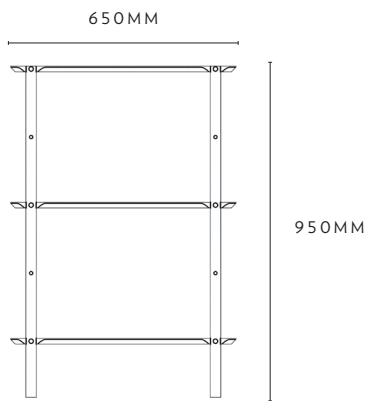

Solvents or direct heat will cause damage to your timber furniture.

WEIGHT + DIMENSIONS

Assembled Packaged	10kg	Low 1.0 w 650 x d 370 x h 561mm w 700 x d 40 x h 120mm	25kg	Mid 1.0 w 650 x d 370 x h 950mm w 1100 x d 400 x h 120mm	25kg	Tall 1.0 w 1180 x d 370 x h 1730mm w 1800 x d 400 x h 120mm
Assembled Packaged	15kg	Low 2.0 w 1180 x d 370 x h 561mm w 1220 x d 400 x h 120mm	27kg	Mid 1.5 w 1180 x d 370 x h 561 & 950mm w 1120 x d 400 x h 120mm	50kg	Tall 2.0 w 1180 x d 370 x h 1730mm w 1800 x d 400 x h 120mm (x2)
Assembled Packaged	20kg	Low 3.0 w 1710 x d 370 x h 561mm w 1800 x d 400 x h 200mm	30kg	Mid 2.0 w 1180 x d 370 x h 950mm w 1120 x d 400 x h 120mm	80kg	Tall 3.0 w 2240 x d 370 x h 1730mm w 180 x d 400 x h 120mm (x2)
Assembled Packaged			35kg	Mid 3.0 w 1710 x d 370 x h 950mm w 1800 x d 400 x h 210mm	90kg	Tall 3.5 w 2240 x d 370 x h 950 & 1731mm w 1800 x d 400 x h 120 (x2)
Assembled Packaged					110kg	Tall 4.0 w 2240 x d 370 x h 1730mm w 2300 x d 400 x h 120mm (x2)

DIMENSIONS

SHIBUI LOW

1.0

2.0

3.0

SHIBUI MID

1.0

2.0

2.5

3.0

DIMENSIONS

SHIBUI TALL

1.0

2.0

3.0

3.5

4.0

*ALL SHIBUI SHELVES
ARE 370MM DEEP

Optional Extras
Additional shelf
Custom brass bookends

info@plyroom.com.au