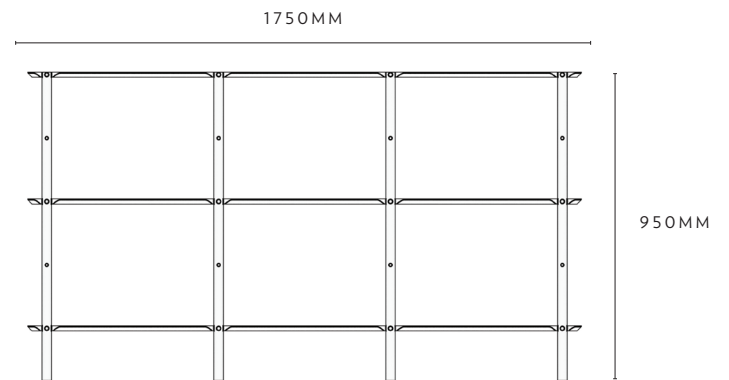

Solvents or direct heat will cause damage to your timber furniture.

WEIGHT + DIMENSIONS

Assembled Packaged	10kg	Low 1.0 w 650 x d 370 x h 561mm w 700 x d 40 x h 120mm	25kg	Mid 1.0 w 650 x d 370 x h 950mm w 1100 x d 400 x h 120mm	25kg	Tall 1.0 w 1180 x d 370 x h 1730mm w 1800 x d 400 x h 120mm
Assembled Packaged	15kg	Low 2.0 w 1180 x d 370 x h 561mm w 1220 x d 400 x h 120mm	27kg	Mid 1.5 w 1180 x d 370 x h 561 & 950mm w 1120 x d 400 x h 120mm	50kg	Tall 2.0 w 1180 x d 370 x h 1730mm w 1800 x d 400 x h 120mm (x2)
Assembled Packaged	20kg	Low 3.0 w 1710 x d 370 x h 561mm w 1800 x d 400 x h 200mm	30kg	Mid 2.0 w 1180 x d 370 x h 950mm w 1120 x d 400 x h 120mm	80kg	Tall 3.0 w 2240 x d 370 x h 1730mm w 180 x d 400 x h 120mm (x2)
Assembled Packaged			35kg	Mid 3.0 w 1710 x d 370 x h 950mm w 1800 x d 400 x h 210mm	90kg	Tall 3.5 w 2240 x d 370 x h 950 & 1731mm w 1800 x d 400 x h 120 (x2)
Assembled Packaged					110kg	Tall 4.0 w 2240 x d 370 x h 1730mm w 2300 x d 400 x h 120mm (x2)

DIMENSIONS

SHIBUI LOW

1.0

2.0

3.0

SHIBUI MID

1.0

2.0

2.5

3.0

DIMENSIONS

SHIBUI TALL

1.0

2.0

3.0

3.5