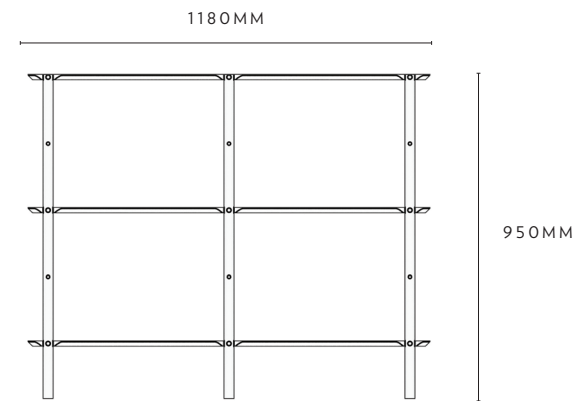

Solvents or direct heat will cause damage to your timber furniture.

WEIGHT + DIMENSIONS

Assembled Packaged	10kg	Low 1.0 w 650 x d 370 x h 561mm w 700 x d 40 x h 120mm	25kg	Mid 1.0 w 650 x d 370 x h 950mm w 1100 x d 400 x h 120mm	25kg	Tall 1.0 w 1180 x d 370 x h 1730mm w 1800 x d 400 x h 120mm
Assembled Packaged	15kg	Low 2.0 w 1180 x d 370 x h 561mm w 1220 x d 400 x h 120mm	27kg	Mid 1.5 w 1180 x d 370 x h 561 & 950mm w 1120 x d 400 x h 120mm	50kg	Tall 2.0 w 1180 x d 370 x h 1730mm w 1800 x d 400 x h 120mm (x2)
Assembled Packaged	20kg	Low 3.0 w 1710 x d 370 x h 561mm w 1800 x d 400 x h 200mm	30kg	Mid 2.0 w 1180 x d 370 x h 950mm w 1120 x d 400 x h 120mm	80kg	Tall 3.0 w 2240 x d 370 x h 1730mm w 180 x d 400 x h 120mm (x2)
Assembled Packaged			35kg	Mid 3.0 w 1710 x d 370 x h 950mm w 1800 x d 400 x h 210mm	90kg	Tall 3.5 w 2240 x d 370 x h 950 & 1731mm w 1800 x d 400 x h 120 (x2)
Assembled Packaged					110kg	Tall 4.0 w 2240 x d 370 x h 1730mm w 2300 x d 400 x h 120mm (x2)

DIMENSIONS

SHIBUI LOW

1.0

2.0

3.0

SHIBUI MID

1.0

2.0

2.5

3.0

DIMENSIONS

SHIBUI TALL

1.0

2.0

3.0

3.5