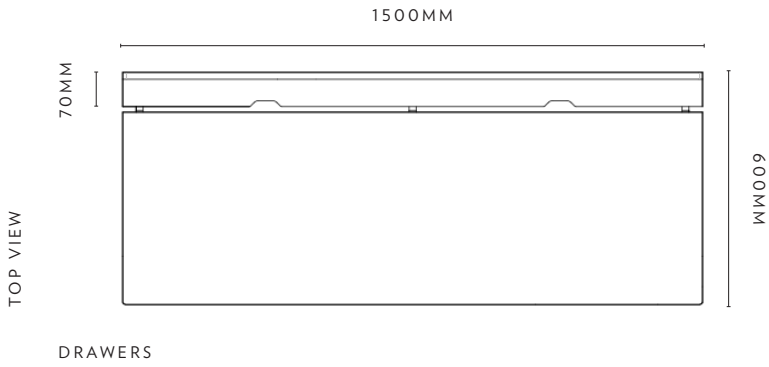

DIMENSIONS

SCRIVETTE DESK | LONG 1500MM (DRAWERS)

INSIDE HEIGHT OF DRAWER 460MM
INDIE DEPTH OF THE DRAWER 3950MM