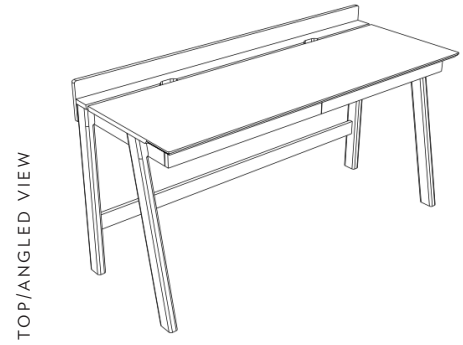

DIMENSIONS

SCRIVETTE DESK | LONG 1500MM (DRAWERS)

INSIDE HEIGHT OF DRAWER 460MM
INDIE DEPTH OF THE DRAWER 3950MM