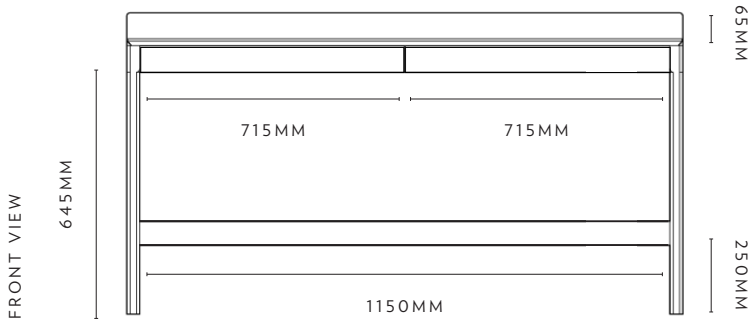

DIMENSIONS

SCRIVETTE DESK | LONG 1500MM (DRAWERS)

INSIDE HEIGHT OF DRAWER 460MM
INDIE DEPTH OF THE DRAWER 3950MM