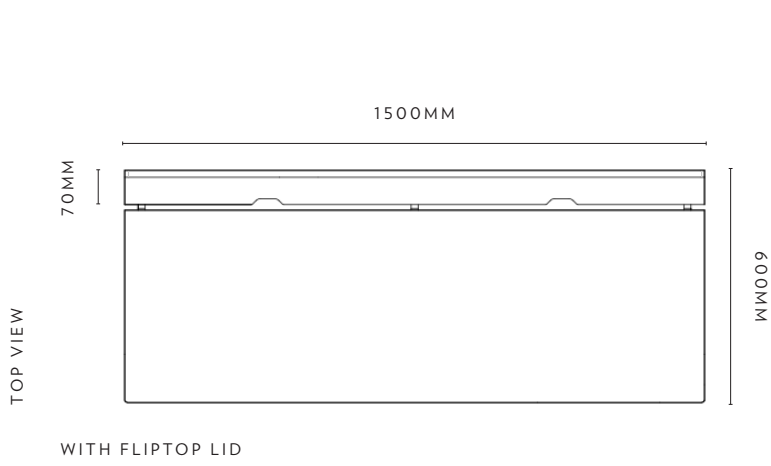

# DIMENSIONS

---

## SCRIVETTE DESK | STANDARD 1200MM