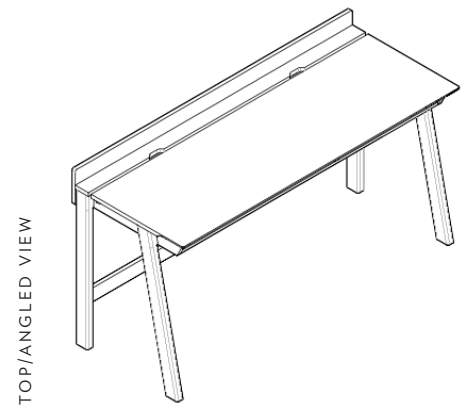

DIMENSIONS

SCRIVETTE DESK | LONG 1500MM