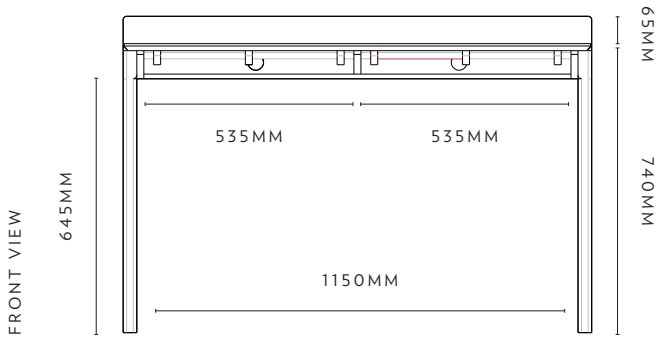

DIMENSIONS

SCRIVETTE DESK | STANDARD 1200MM