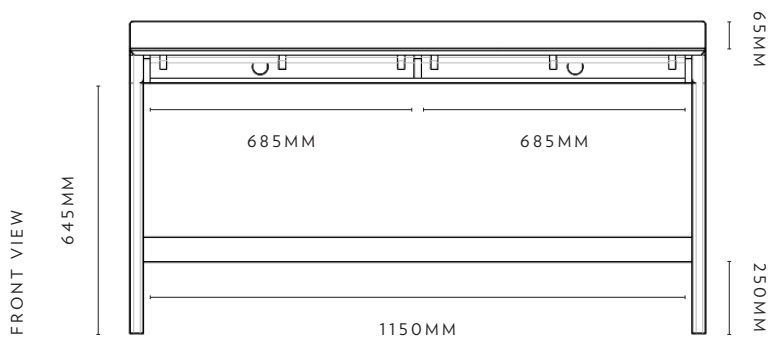

### Standard

Assembled	40kg	w 1200 x d 600 x h 740mm
Packaged	42kg	w 1300 x d 850 x h 150mm

# DIMENSIONS

---