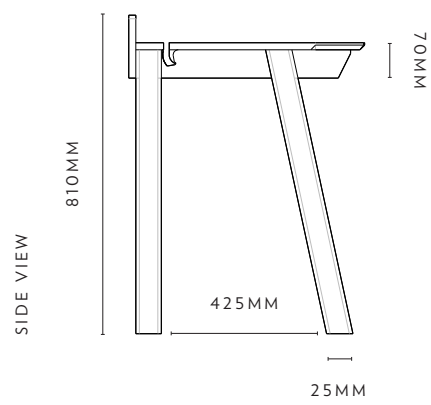

## WEIGHT + DIMENSIONS

---

### Standard

Assembled	40kg	w 1200 x d 600 x h 740mm
Packaged	42kg	w 1300 x d 850 x h 150mm

# DIMENSIONS

---