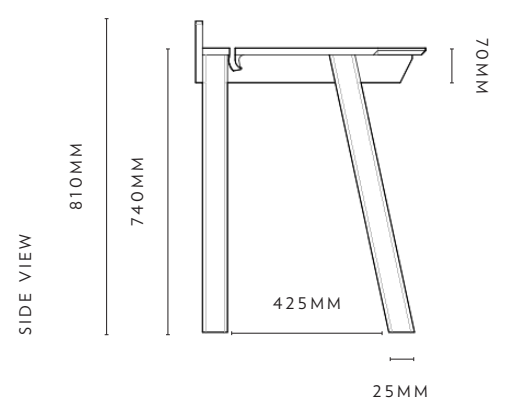

# DIMENSIONS

---

## SCRIVETTE DESK | STANDARD 1200MM