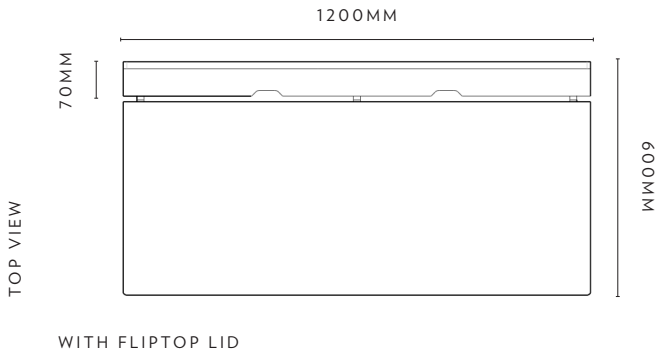

## WEIGHT + DIMENSIONS

---

### Standard

Assembled	40kg	w 1200 x d 600 x h 740mm
Packaged	42kg	w 1300 x d 850 x h 150mm

# DIMENSIONS

---