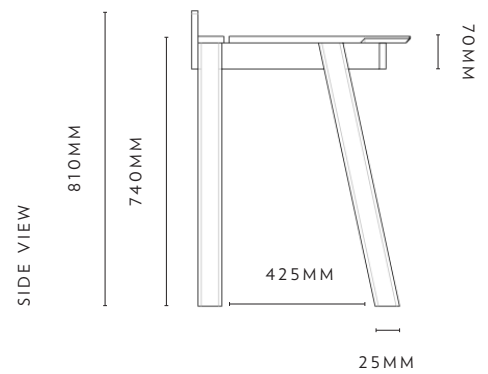

DIMENSIONS

SCRIVETTE DESK | LONG 1500MM (DRAWERS)

INSIDE HEIGHT OF DRAWER 460MM
INDIE DEPTH OF THE DRAWER 3950MM