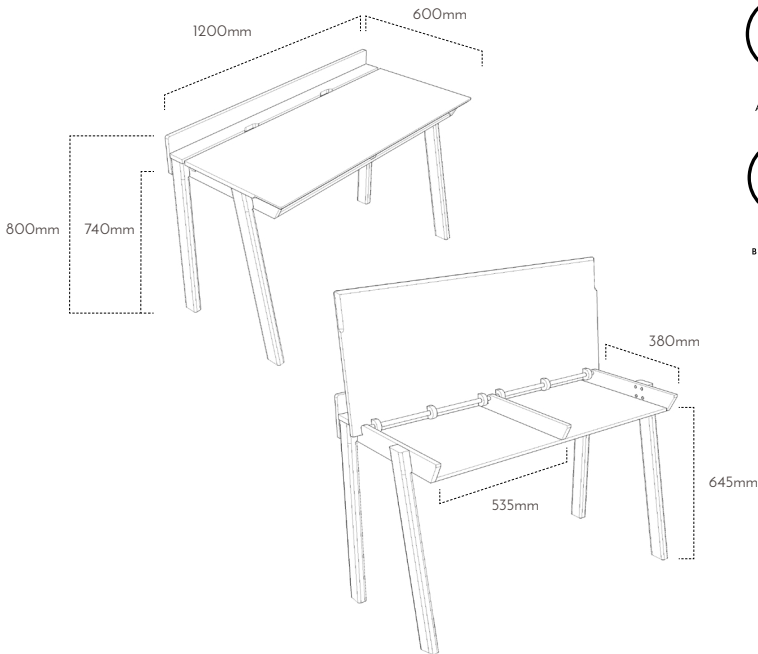

Scrivette

PLYROOM

© Scrivette

Designed by Plyroom and crafted in Melbourne Scrivette integrates multiple elements for the modern office seamlessly into one minimal design.

With a clear modern minimalist design and a subtle nod to the old school desk, the Scrivette features ample storage within the desk, beautiful woodwork detail and easy to access recesses for charging multiple devices simultaneously.

Available in Plyroom's recognisable mix of birch and oak, the Scrivette is also customisable in an American oak veneer upon request.

- Exclusive to Plyroom
- Made in Melbourne
- Suits standard chair height 450-500mm
- FSC Certified Pressed Birch and Tasmanian Oak
- Natural finishes
- Hidden socket holes
- Opening lid
- Generous storage cavities