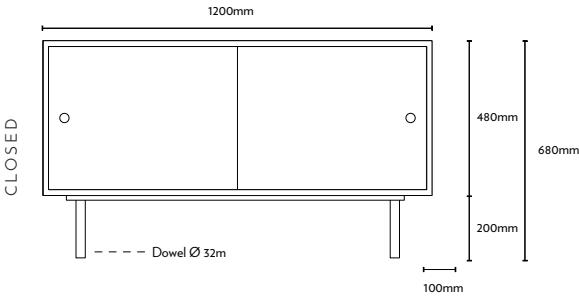

© CABINE

Designed and made to order in Melbourne, Cabine is a storage solution for those requiring a beautiful bespoke cabinetry look combined with flexibility.

A nod to sensibilities of sustainable living and Japanese Ryokan design, the understatedly beautiful Cabine storage cabinet is designed to seamlessly adapt to any room of the house.

Removable legs also allow Cabine to be wall-mounted, meaning there are no restrictions on where in the home it can be used.

- Versatile design
- Generous storage cavities
- Gliding doors
- Cable holes
- Removable legs
- Wall mountable
- FSC Certified birch plywood
- Made in Melbourne

CABINE SMALL