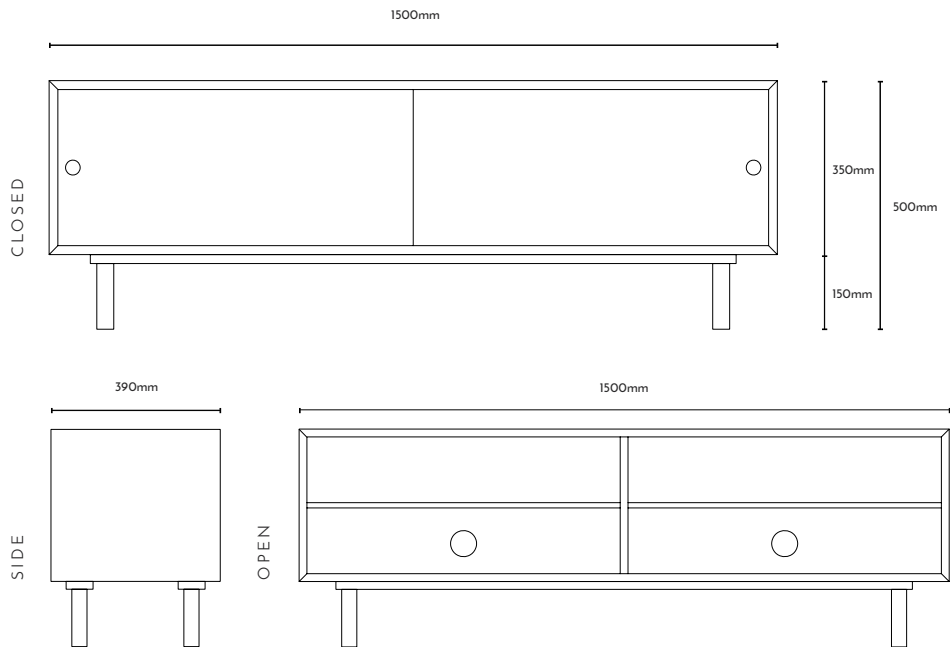

CABINE

PLYROOM

© CABINE

Designed and made to order in Melbourne, Cabine is a storage solution for those requiring a beautiful bespoke cabinetry look combined with flexibility.

A nod to sensibilities of sustainable living and Japanese Ryokan design, the understatedly beautiful Cabine storage cabinet is designed to seamlessly adapt to any room of the house.

Removable legs also allow Cabine to be wall-mounted, meaning there are no restrictions on where in the home it can be used.

- Versatile design
- Generous storage cavities
- Gliding doors
- Cable holes
- Removable legs
- Wall mountable
- FSC Certified birch plywood
- Made in Melbourne

CABINE SMALL

MADE IN AUSTRALIA

SUSTAINABLY FORESTED

DESIGNED BY PLYROOM

CABINE LARGE

1300 709 399
info@plyroom.com.au

More information and images can be found at

PLYROOM.COM.AU