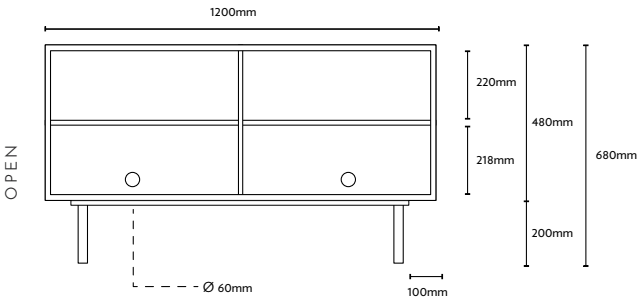

CABINE SMALL

MADE IN AUSTRALIA

SUSTAINABLY FORESTED

DESIGNED BY PLYROOM

CABINE LARGE

1300 709 399
info@plyroom.com.au

More information and images can be found at

PLYROOM.COM.AU