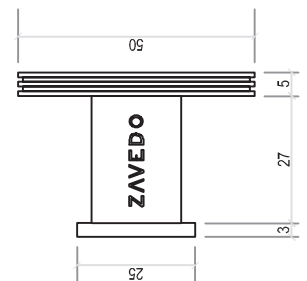

COLOURS

Matte Black. Anodised
Matte White. Powder Coat
Solid Brass. Uncoated
*Other powder coat colours can be ordered