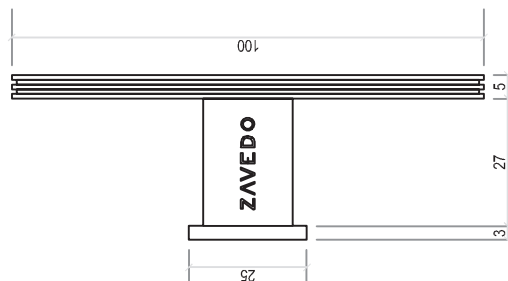

COLOURS

Matte Black. Anodised
Matte White. Powder Coat
Solid Brass. Uncoated
*Other powder coat colours can be ordered